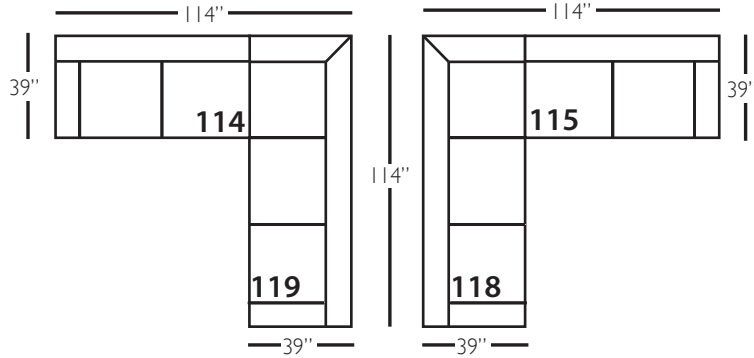

Derby Slip Sectional

P602-Slip-118 - RSE
P602-Slip-119 - LSE