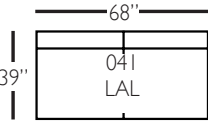

P602-041 - LAL