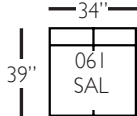

P602-061 - SAL