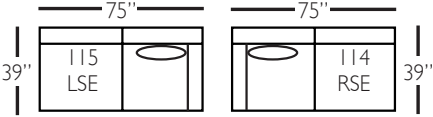

P602-114 - RSE
P602-115 - LSE