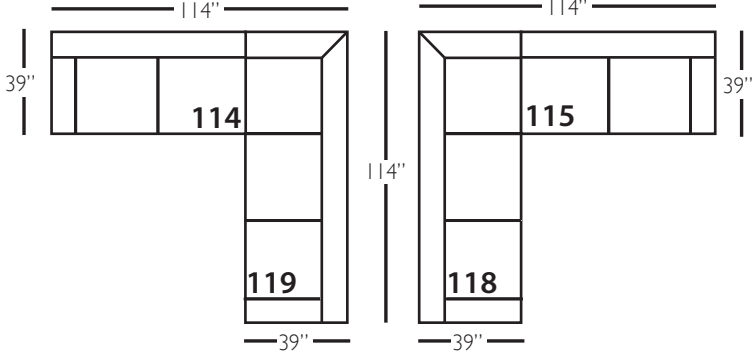

Derby Sectional

P602-118 - RSE
P602-119 - LSE