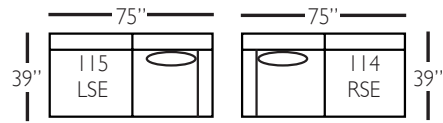

P602-Slip-114 - RSE
P602-Slip-115 - LSE