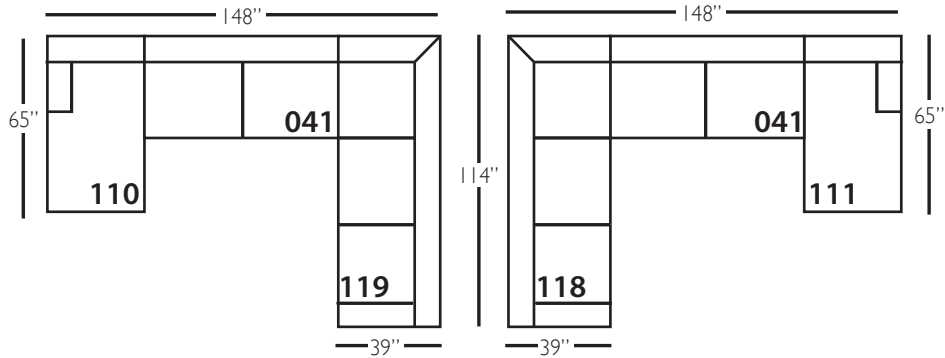

Derby Slip Sectional

P602-Slip-118 - RSE
P602-Slip-119 - LSE