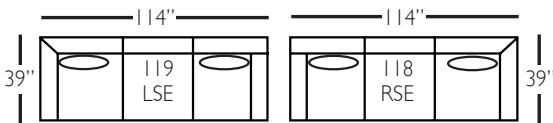

Derby Slip Sectional

P602-Slip-118 - RSE
P602-Slip-119 - LSE