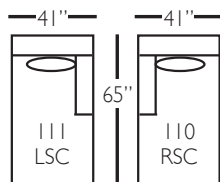

Derby Slip Sectional

Standard Features	P602-SLIP-041 Large Armless	P602-SLIP-061 Small Armless	P602-SLIP-110/111 Right/Left Chaise	P602-SLIP-114/115 Right/Left Two Seated End	P602-SLIP-118/119 Right/Left Three Seated End w/ Corner
Loose Pillow Back	✓	✓	✓	✓	✓
One 22" Non-Weltd Down-Blend Throw Pillow (TP)	N/A	N/A	✓	✓	✓ (2)
Harmony Cushion	✓	✓	✓	✓	✓
Suspension System	sinuous	sinuous	sinuous	sinuous	sinuous
Options - See Price List for Prices					
Extra Throw Pillows (XP)	N/A	N/A	✓	✓	✓
Cloud Cushion	✓	✓	✓	✓	✓

Pattern Availability: RG, PS, NM, RS

This is a suggested application. Application is subject to change.
 Sizes and Dimensions will vary from piece to piece due to the individual hand craftsmanship used in every style we produce.
 All furniture style names are for internal reference only, not intended for commercial use.

Derby Slip Sectional

P602-Slip-118 - RSE
P602-Slip-119 - LSE

P602-Slip-114 - RSE
P602-Slip-115 - LSE

P602-Slip-110 - RSC
P602-Slip-111 - LSC

P602-Slip-061 - SAL

P602-Slip-041 - LAL