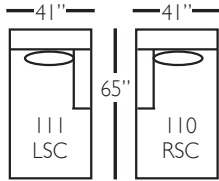

P602-110 - RSC
P602-111 - LSC