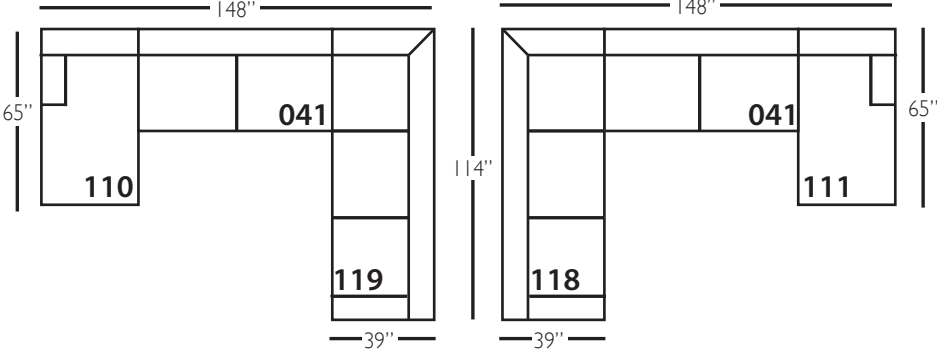

Derby Sectional

P602-118 - RSE
P602-119 - LSE