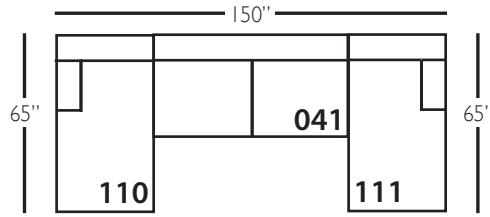

Derby Slip Sectional

P602-Slip-118 - RSE
P602-Slip-119 - LSE