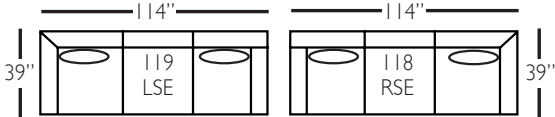

Derby Sectional

P602-118 - RSE
P602-119 - LSE