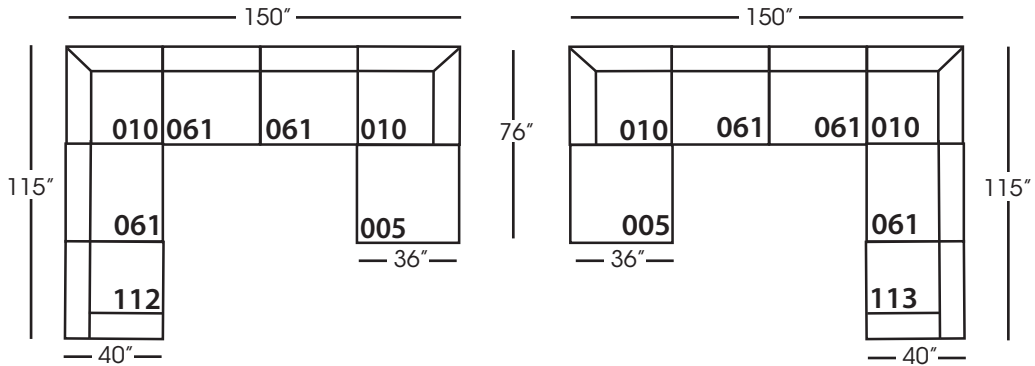

Asher

Shown in fabric and throw pillows 102CR-19, Ivory wood finish.
Overall Height: 37" Seat Height: 21" Seat Depth: 24" Arm Height: 24"

All available Upholstered and Slipped
See back for details and ordering information.

Asher Sectional

Standard Features	P606-005 Ottoman	P606-010 Corner	P606-061 Small Armless	P606-112/113 Right/Left One Seated End
Loose Pillow Back	N/A	✓	✓	✓
One 22" Non-Welted Down-Blend Throw Pillow (TP)	N/A	✓	N/A	✓
Wooden Leg Finish Choices	✓	✓	✓	✓
Harmony Cushion	✓	✓	✓	✓
Suspension System	webbing	sinuous	sinuous	sinuous
Options - See Price List for Prices				
Extra Throw Pillows (XP)	N/A	✓	N/A	✓
Cloud Cushion	✓	✓	✓	✓

Asher Sectional

*available as right or left seated

Asher Slip

Shown in fabric SA107-28, throw pillow fabric (TP) 13745-34.
Overall Height: 37" Seat Height: 21" Seat Depth: 24" Arm Height: 24"

All available Upholstered and Slipped
See back for details and ordering information.