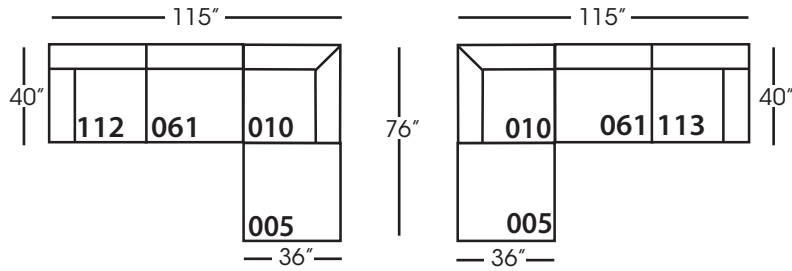

Asher

Shown in fabric and throw pillows 102CR-19, Ivory wood finish.
Overall Height: 37" Seat Height: 21" Seat Depth: 24" Arm Height: 24"

All available Upholstered and Slipped
See back for details and ordering information.

Asher Sectional

*available as right or left seated

Asher Slip

Shown in fabric SA107-28, throw pillow fabric (TP) 13745-34.
Overall Height: 37" Seat Height: 21" Seat Depth: 24" Arm Height: 24"

All available Upholstered and Slipped
See back for details and ordering information.