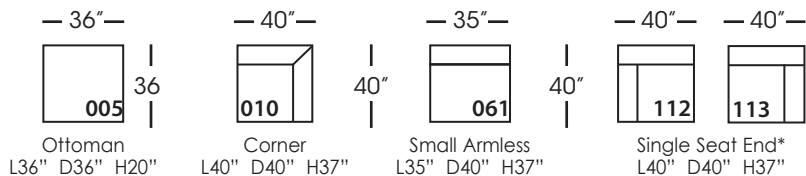

Asher

Shown in fabric and throw pillows 102CR-19, Ivory wood finish.
Overall Height: 37" Seat Height: 21" Seat Depth: 24" Arm Height: 24"

All available Upholstered and Slipped
See back for details and ordering information.

Asher Sectional

Standard Features	P606-005 Ottoman	P606-010 Corner	P606-061 Small Armless	P606-112/113 Right/Left One Seated End
Loose Pillow Back	N/A	✓	✓	✓
One 22" Non-Welted Down-Blend Throw Pillow (TP)	N/A	✓	N/A	✓
Wooden Leg Finish Choices	✓	✓	✓	✓
Harmony Cushion	✓	✓	✓	✓
Suspension System	webbing	sinuous	sinuous	sinuous
Options - See Price List for Prices				
Extra Throw Pillows (XP)	N/A	✓	N/A	✓
Cloud Cushion	✓	✓	✓	✓

Asher Sectional

*available as right or left seated

Asher Slip

Shown in fabric SA107-28, throw pillow fabric (TP) 13745-34.
Overall Height: 37" Seat Height: 21" Seat Depth: 24" Arm Height: 24"

All available Upholstered and Slipped
See back for details and ordering information.