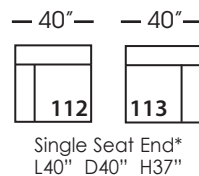

Asher Slip Sectional

*available as right or left seated