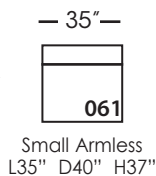

Asher Slip Sectional

*available as right or left seated