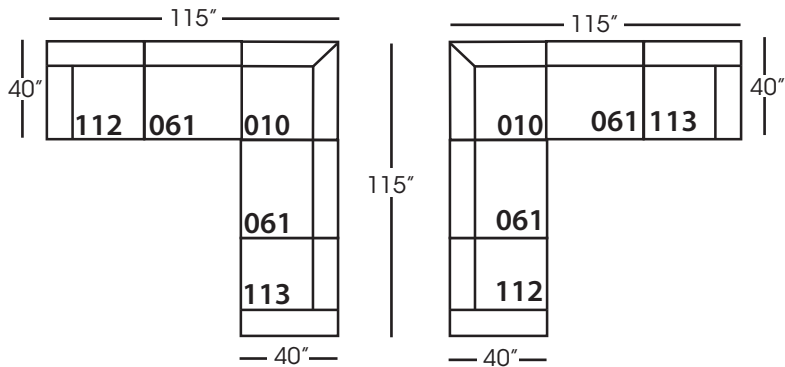

Asher Slip Sectional

*available as right or left seated