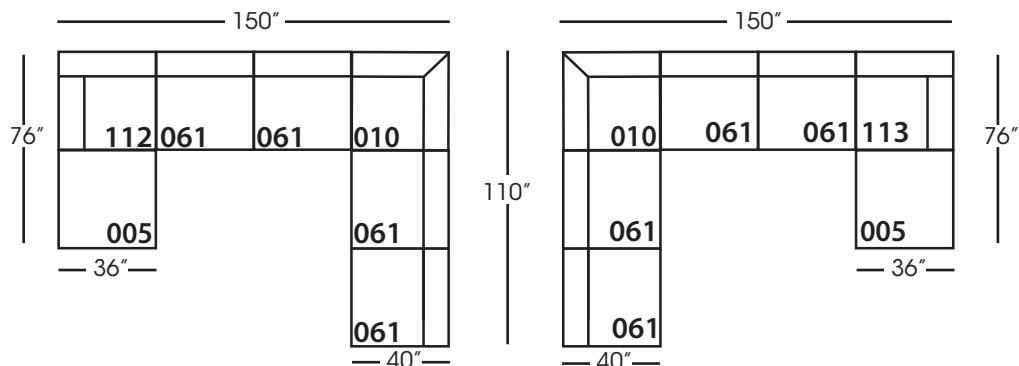

Asher Slip Sectional

*available as right or left seated