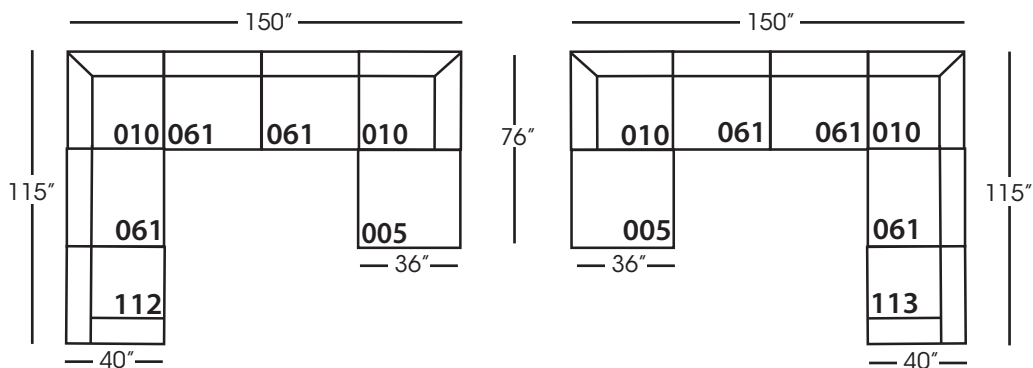

Asher Slip Sectional

*available as right or left seated