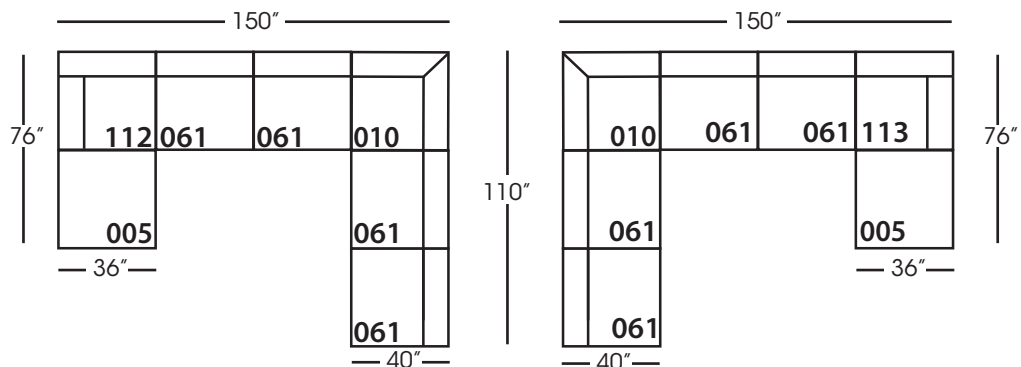

Asher

Shown in fabric and throw pillows 102CR-19, Ivory wood finish.
Overall Height: 37" Seat Height: 21" Seat Depth: 24" Arm Height: 24"

All available Upholstered and Slipped
See back for details and ordering information.

Asher Sectional

*available as right or left seated

Asher Slip

Shown in fabric SA107-28, throw pillow fabric (TP) 13745-34.
Overall Height: 37" Seat Height: 21" Seat Depth: 24" Arm Height: 24"

All available Upholstered and Slipped
See back for details and ordering information.