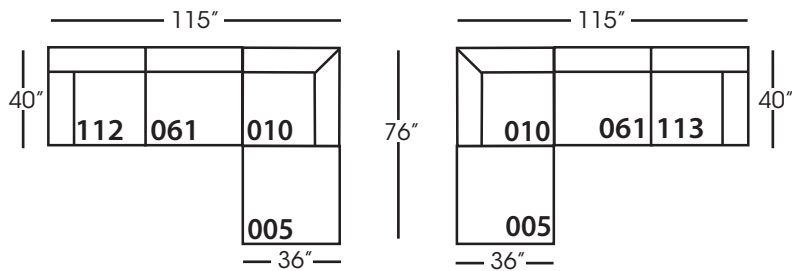

Asher Slip Sectional

*available as right or left seated