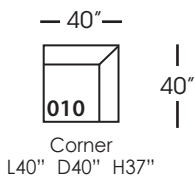

Asher Slip Sectional

*available as right or left seated