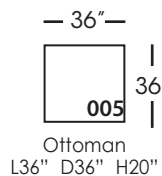

Asher Slip Sectional

*available as right or left seated