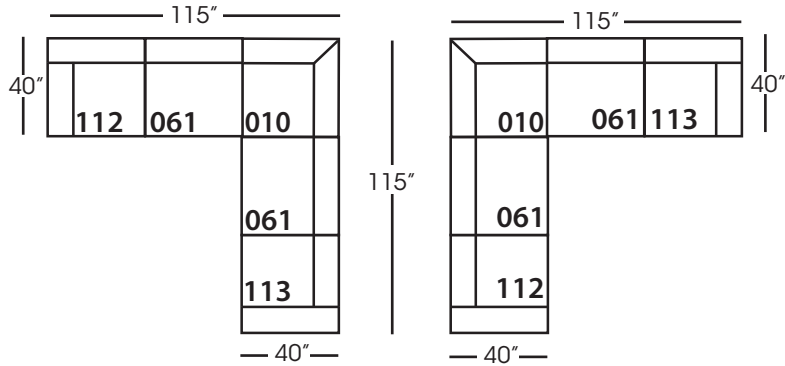

Asher

Shown in fabric and throw pillows 102CR-19, Ivory wood finish.
Overall Height: 37" Seat Height: 21" Seat Depth: 24" Arm Height: 24"

All available Upholstered and Slipped
See back for details and ordering information.

Asher Sectional

Standard Features	P606-005 Ottoman	P606-010 Corner	P606-061 Small Armless	P606-112/113 Right/Left One Seated End
Loose Pillow Back	N/A	✓	✓	✓
One 22" Non-Welted Down-Blend Throw Pillow (TP)	N/A	✓	N/A	✓
Wooden Leg Finish Choices	✓	✓	✓	✓
Harmony Cushion	✓	✓	✓	✓
Suspension System	webbing	sinuous	sinuous	sinuous
Options - See Price List for Prices				
Extra Throw Pillows (XP)	N/A	✓	N/A	✓
Cloud Cushion	✓	✓	✓	✓

Asher Sectional

*available as right or left seated

Asher Slip

Shown in fabric SA107-28, throw pillow fabric (TP) 13745-34.
Overall Height: 37" Seat Height: 21" Seat Depth: 24" Arm Height: 24"

All available Upholstered and Slipped
See back for details and ordering information.