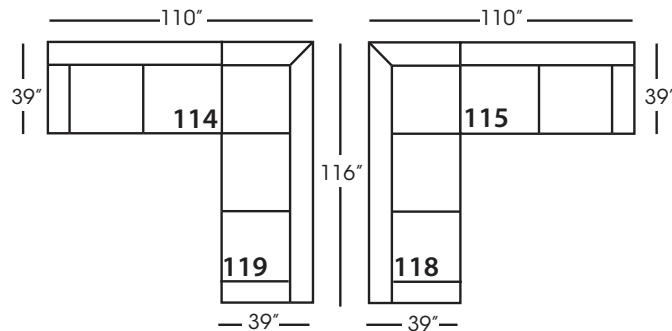

ECLECTIC.SPIRITED.WONDERFULLY COMFORTABLE.

SYLVIE • UPHOLSTERED • LOOSE PILLOW BACK