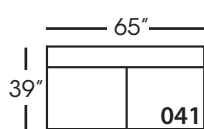

Large Armless
L65" D39" H35"