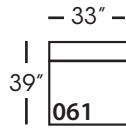

Sylvie-SLIP-116/117
Large Seated End - RSE/LSE
L84" D39" H35"

Sylvie-SLIP-118/119
Three Seat End w/Corner
RSE/LSE
L116" D39" H35"

Seat Height 21"
Seat Depth 24"
Arm Height 25"

This is a suggested application and is subject to change.
Sizes and dimensions will vary due to the individual hand crafted techniques and materials used in every style we produce.
All furniture style names are for internal reference only, not intended for commercial use.

Pattern Availability: RG, PS, NM, RS

ECLECTIC.SPIRITED.WONDERFULLY COMFORTABLE.

SYLVIE • SLIPCOVER • LOOSE PILLOW BACK

Corner
L39" D39" H35"

Large Armless
L65" D39" H35"

Small Armless
L33" D39" H35"

One Seated End*
L38" D39" H35"
**available as right or left seated*

Chaise*
L38" D67" H35"
**available as right or left seated*

Two Seated End*
L71" D39" H35"
**available as right or left seated*

Large Seated End*
L84" D39" H35"
**available as right or left seated*

3-Seat End with Corner*
L116" D39" H35"
**available as right or left seated*