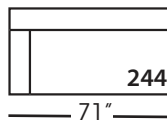

Small Seated End*
L71" D39" H35"
*available as right or left seated