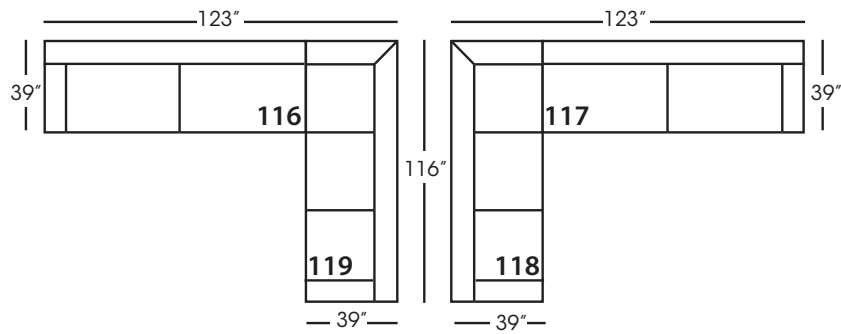

ECLECTIC.SPIRITED.WONDERFULLY COMFORTABLE.

SYLVIE • UPHOLSTERED • LOOSE PILLOW BACK