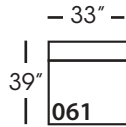

Pattern Availability: RG, PS, NM, RS

ECLECTIC.SPIRITED.WONDERFULLY COMFORTABLE.

SYLVIE • UPHOLSTERED • LOOSE PILLOW BACK

Corner
L39" D39" H35"

Large Armless
L65" D39" H35"

Small Armless
L33" D39" H35"

One Seated End*
L38" D39" H35"
**available as right or left seated*

Chaise*
L38" D67" H35"
**available as right or left seated*

Two Seated End*
L71" D39" H35"
**available as right or left seated*

Large Seated End*
L84" D39" H35"
**available as right or left seated*

3-Seat End with Corner*
L116" D39" H35"
**available as right or left seated*