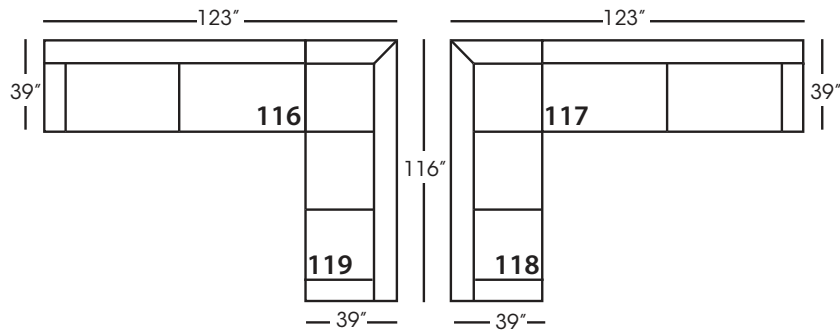

ECLECTIC.SPIRITED.WONDERFULLY COMFORTABLE.

SYLVIE • SLIPCOVER • LOOSE PILLOW BACK