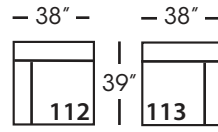

SYLVIE SLIP BENCH SECTIONAL COLLECTION

	Corner 010	Large Armless 241	Small Armless 061	Chaise 110/111	Single Seated End 112/113	Small Seated End 244/245	Large Seated End 246/247	Large Seated End w/Corner 248/249
Standard Features								
Cloud Cushion	x	x	x	x	x	x	x	x
Sinuous Underconstruction	x	x	x	x	x	x	x	x
Options - See Price List for Prices								
Luxe Cushion	No Charge	No Charge	No Charge	No Charge	No Charge	No Charge	No Charge	No Charge
Cloud Plus Cushion	x	x	x	x	x	x	x	x
Extra Pillows (XP) - 18" TP	N/A	N/A	N/A	x	x	x	x	x
Ordering Instructions								
To Order, Please write the following:	Sylvie-SLIP-010	Sylvie-SLIP-241	Sylvie-SLIP-061	Sylvie-SLIP-110 RSC/111 LSC	Sylvie-SLIP-112 RSE/113 LSE	Sylvie-SLIP-244 RSE/245 LSE	Sylvie-SLIP-246 RSE/247 LSE	Sylvie-SLIP-248 RSE/249 LSE
Additional Slipcovers								
To Order, Please write the following:	Sylvie-SCO-010	Sylvie-SCO-241	Sylvie-SCO-061	Sylvie-SCO-110/111	Sylvie-SCO-112/113	Sylvie-SCO-244/245	Sylvie-SCO-246/247	Sylvie-SCO-248/249

Pattern Availability: RG, PS, NM, RS

ECLECTIC.SPIRITED.WONDERFULLY COMFORTABLE.

SYLVIE BENCH • SLIPCOVER • LOOSE PILLOW BACK

Corner
L39" D39" H35"

Large Armless
L65" D39" H35"

Small Armless
L33" D39" H35"

One Seated End*
L38" D39" H35"
**available as right or left seated*