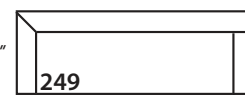

One Seated End*
L38" D39" H35"
**available as right or left seated*

Chaise*
L38" D67" H35"
**available as right or left seated*

Small Seated End*
L71" D39" H35"
**available as right or left seated*

Large Seated End*
L84" D39" H35"
**available as right or left seated*

Large Seated End with Corner*
L116" D39" H35"
**available as right or left seated*

ECLECTIC.SPIRITED.WONDERFULLY COMFORTABLE.

SYLVIE BENCH • SLIPCOVER • LOOSE PILLOW BACK

Shown in fabric 10526-88.
(Shown above: Sylvie-SLIP-249 and Sylvie-SLIP-246)