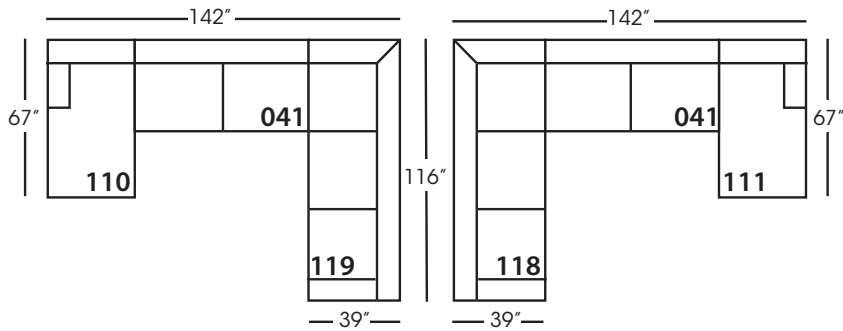

ECLECTIC.SPIRITED.WONDERFULLY COMFORTABLE.

SYLVIE • SLIPCOVER • LOOSE PILLOW BACK