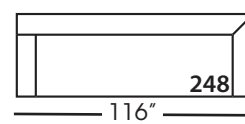

One Seated End*
L38" D39" H35"
**available as right or left seated*

Chaise*
L38" D67" H35"
**available as right or left seated*

Small Seated End*
L71" D39" H35"
**available as right or left seated*

Large Seated End*
L84" D39" H35"
**available as right or left seated*

Large Seated End with Corner*
L116" D39" H35"
**available as right or left seated*

ECLECTIC.SPIRITED.WONDERFULLY COMFORTABLE.

SYLVIE BENCH • SLIPCOVER • LOOSE PILLOW BACK

Shown in fabric 10526-88.
(Shown above: Sylvie-SLIP-249 and Sylvie-SLIP-246)