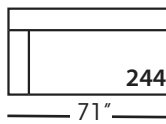

Small Seated End*
L71" D39" H35"
*available as right or left seated