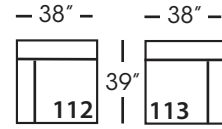

Sylvie-SLIP-116/117
Large Seated End - RSE/LSE
L84" D39" H35"

Sylvie-SLIP-118/119
Three Seat End w/Corner
RSE/LSE
L116" D39" H35"

Seat Height 21"
Seat Depth 24"
Arm Height 25"

This is a suggested application and is subject to change.
Sizes and dimensions will vary due to the individual hand crafted techniques and materials used in every style we produce.
All furniture style names are for internal reference only, not intended for commercial use.

SYLVIE SECTIONAL COLLECTION

	Corner 010	Large Armless 041	Small Armless 061	Chaise 110/111	1- Seat End 112/113	2- Seat End 114/115	Large Seated End 116/117	3-Seat End w/Corner 118/119
Standard Features								
Cloud Cushion	x	x	x	x	x	x	x	x
Sinuous Underconstruction	x	x	x	x	x	x	x	x
Options - See Price List for Prices								
Luxe Cushion	No Charge	No Charge	No Charge	No Charge	No Charge	No Charge	No Charge	No Charge
Cloud Plus Cushion	x	x	x	x	x	x	x	x
Extra Pillows (XP) - 18" TP	N/A	N/A	N/A	x	x	x	x	x
Ordering Instructions								
To Order, Please write the following:	Sylvie-SLIP-010	Sylvie-SLIP-041	Sylvie-SLIP-061	Sylvie-SLIP-110 RSC/111 LSC	Sylvie-SLIP-112 RSE/113 LSE	Sylvie-SLIP-114 RSE/115 LSE	Sylvie-SLIP-116 RSE/117 LSE	Sylvie-SLIP-118 RSE/119 LSE
Additional Slipcovers								
To Order, Please write the following:	Sylvie-SCO-010	Sylvie-SCO-041	Sylvie-SCO-061	Sylvie-SCO-110/111	Sylvie-SCO-113/113	Sylvie-SCO-114/115	Sylvie-SCO-116/117	Sylvie-SCO-118/119

Pattern Availability: RG, PS, NM, RS

ECLECTIC.SPIRITED.WONDERFULLY COMFORTABLE.

SYLVIE • SLIPCOVER • LOOSE PILLOW BACK

Corner
L39" D39" H35"

Large Armless
L65" D39" H35"

Small Armless
L33" D39" H35"

One Seated End*
L38" D39" H35"
**available as right or left seated*

Chaise*
L38" D67" H35"
**available as right or left seated*

Two Seated End*
L71" D39" H35"
**available as right or left seated*

Large Seated End*
L84" D39" H35"
**available as right or left seated*

3-Seat End with Corner*
L116" D39" H35"
**available as right or left seated*