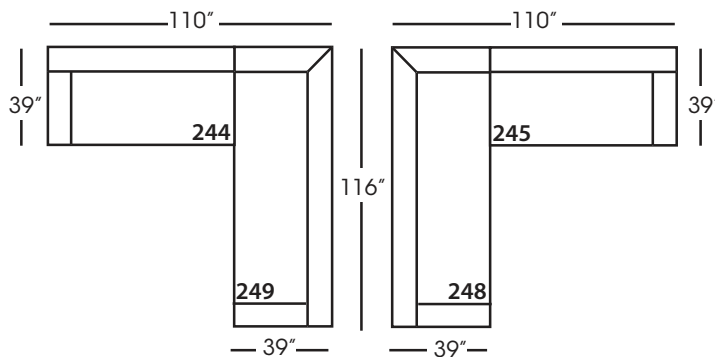

ECLECTIC.SPIRITED.WONDERFULLY COMFORTABLE.

SYLVIE BENCH SEAT • UPHOLSTERED • LOOSE PILLOW BACK