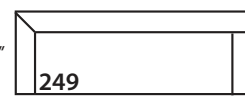

Large Seated End with Corner*
L116" D39" H35"
*available as right or left seated