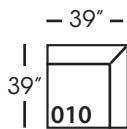

ECLECTIC.SPIRITED.WONDERFULLY COMFORTABLE.

SYLVIE • SLIPCOVER • LOOSE PILLOW BACK

Corner
L39" D39" H35"