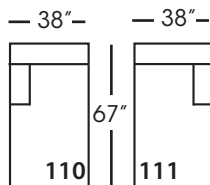

Sylvie-114/115
Two Seated End - RSE/LSE
L71" D39" H35"

Sylvie-116/117
Large Seated End - RSE/LSE
L84" D39" H35"

Sylvie-118/119
Three Seat End w/Corner
RSE/LSE
L116" D39" H35"

Seat Height 21"
Seat Depth 24"
Arm Height 25"

SYLVIE SECTIONAL COLLECTION

	Corner 010	Large Armless 041	Small Armless 061	Chaise 110/111	One Seated End 114/115	Two Seated End 114/115	Large Seated End 116/117	3-Seat End w/Corner 118/119
Standard Features								
Cloud Cushion	X	X	X	X	X	X	X	X
Wooden Leg Finish	X	X	X	X	X	X	X	X
Sinuous Underconstruction	X	X	X	X	X	X	X	X
Options - See Price List for Prices								
Luxe Cushion	No Charge	No Charge	No Charge	No Charge	No Charge	No Charge	No Charge	No Charge
Cloud Plus Cushion	X	X	X	X	X	X	X	X
Extra Pillows (XP) - 18" TP	N/A	N/A	N/A	X	X	X	X	X
Ordering Instructions								
To Order, Please write the following:	Sylvie-010	Sylvie-041	Sylvie-061	Sylvie-110 RSC/111 LSC	Sylvie-112 RSE/113 LSE	Sylvie-114 RSE/115 LSE	Sylvie-116 RSE/117 LSE	Sylvie-118 RSE/119 LSE

Pattern Availability: RG, PS, NM, RS

ECLECTIC.SPIRITED.WONDERFULLY COMFORTABLE.

SYLVIE • UPHOLSTERED • LOOSE PILLOW BACK

Corner
L39" D39" H35"

Large Armless
L65" D39" H35"

Small Armless
L33" D39" H35"

One Seated End*
L38" D39" H35"
**available as right or left seated*

Chaise*
L38" D67" H35"
**available as right or left seated*

Two Seated End*
L71" D39" H35"
**available as right or left seated*

Large Seated End*
L84" D39" H35"
**available as right or left seated*

3-Seat End with Corner*
L116" D39" H35"
**available as right or left seated*