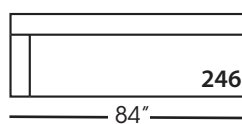

Large Seated End*
L84" D39" H35"
*available as right or left seated