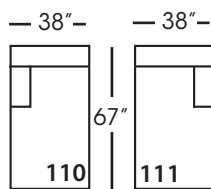

Sylvie-SLIP-116/117
Large Seated End - RSE/LSE
L84" D39" H35"

Sylvie-SLIP-118/119
Three Seat End w/Corner
RSE/LSE
L116" D39" H35"

Seat Height 21"
Seat Depth 24"
Arm Height 25"

This is a suggested application and is subject to change.
Sizes and dimensions will vary due to the individual hand crafted techniques and materials used in every style we produce.
All furniture style names are for internal reference only, not intended for commercial use.

SYLVIE SECTIONAL COLLECTION

	Corner 010	Large Armless 041	Small Armless 061	Chaise 110/111	1- Seat End 112/113	2- Seat End 114/115	Large Seated End 116/117	3-Seat End w/Corner 118/119
Standard Features								
Cloud Cushion	x	x	x	x	x	x	x	x
Sinuous Underconstruction	x	x	x	x	x	x	x	x
Options - See Price List for Prices								
Luxe Cushion	No Charge	No Charge	No Charge	No Charge	No Charge	No Charge	No Charge	No Charge
Cloud Plus Cushion	x	x	x	x	x	x	x	x
Extra Pillows (XP) - 18" TP	N/A	N/A	N/A	x	x	x	x	x
Ordering Instructions								
To Order, Please write the following:	Sylvie-SLIP-010	Sylvie-SLIP-041	Sylvie-SLIP-061	Sylvie-SLIP-110 RSC/111 LSC	Sylvie-SLIP-112 RSE/113 LSE	Sylvie-SLIP-114 RSE/115 LSE	Sylvie-SLIP-116 RSE/117 LSE	Sylvie-SLIP-118 RSE/119 LSE
Additional Slipcovers								
To Order, Please write the following:	Sylvie-SCO-010	Sylvie-SCO-041	Sylvie-SCO-061	Sylvie-SCO-110/111	Sylvie-SCO-113/113	Sylvie-SCO-114/115	Sylvie-SCO-116/117	Sylvie-SCO-118/119

Pattern Availability: RG, PS, NM, RS

ECLECTIC.SPIRITED.WONDERFULLY COMFORTABLE.

SYLVIE • SLIPCOVER • LOOSE PILLOW BACK

Corner
L39" D39" H35"

Large Armless
L65" D39" H35"

Small Armless
L33" D39" H35"

One Seated End*
L38" D39" H35"
**available as right or left seated*

Chaise*
L38" D67" H35"
**available as right or left seated*

Two Seated End*
L71" D39" H35"
**available as right or left seated*

Large Seated End*
L84" D39" H35"
**available as right or left seated*

3-Seat End with Corner*
L116" D39" H35"
**available as right or left seated*