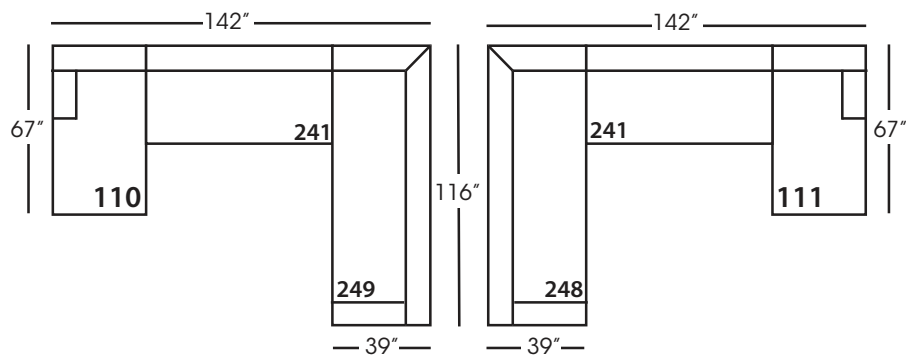

ECLECTIC.SPIRITED.WONDERFULLY COMFORTABLE.

SYLVIE BENCH • SLIPCOVER • LOOSE PILLOW BACK