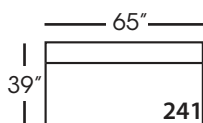

Large Armless
L65" D39" H35"