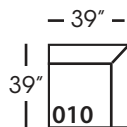

ECLECTIC.SPIRITED.WONDERFULLY COMFORTABLE.

SYLVIE • UPHOLSTERED • LOOSE PILLOW BACK

Corner
L39" D39" H35"