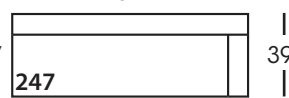

Large Seated End*
L84" D39" H35"
*available as right or left seated