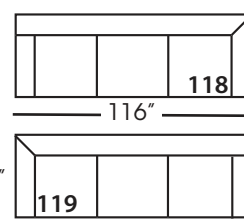

Sylvie-SLIP-116/117
Large Seated End - RSE/LSE
L84" D39" H35"

Sylvie-SLIP-118/119
Three Seat End w/Corner
RSE/LSE
L116" D39" H35"

Seat Height 21"
Seat Depth 24"
Arm Height 25"

This is a suggested application and is subject to change.
Sizes and dimensions will vary due to the individual hand crafted techniques and materials used in every style we produce.
All furniture style names are for internal reference only, not intended for commercial use.

SYLVIE SECTIONAL COLLECTION

	Corner 010	Large Armless 041	Small Armless 061	Chaise 110/111	1- Seat End 112/113	2- Seat End 114/115	Large Seated End 116/117	3-Seat End w/Corner 118/119
Standard Features								
Cloud Cushion	x	x	x	x	x	x	x	x
Sinuous Underconstruction	x	x	x	x	x	x	x	x
Options - See Price List for Prices								
Luxe Cushion	No Charge	No Charge	No Charge	No Charge	No Charge	No Charge	No Charge	No Charge
Cloud Plus Cushion	x	x	x	x	x	x	x	x
Extra Pillows (XP) - 18" TP	N/A	N/A	N/A	x	x	x	x	x
Ordering Instructions								
To Order, Please write the following:	Sylvie-SLIP-010	Sylvie-SLIP-041	Sylvie-SLIP-061	Sylvie-SLIP-110 RSC/111 LSC	Sylvie-SLIP-112 RSE/113 LSE	Sylvie-SLIP-114 RSE/115 LSE	Sylvie-SLIP-116 RSE/117 LSE	Sylvie-SLIP-118 RSE/119 LSE
Additional Slipcovers								
To Order, Please write the following:	Sylvie-SCO-010	Sylvie-SCO-041	Sylvie-SCO-061	Sylvie-SCO-110/111	Sylvie-SCO-113/113	Sylvie-SCO-114/115	Sylvie-SCO-116/117	Sylvie-SCO-118/119

Pattern Availability: RG, PS, NM, RS

ECLECTIC.SPIRITED.WONDERFULLY COMFORTABLE.

SYLVIE • SLIPCOVER • LOOSE PILLOW BACK

Corner
L39" D39" H35"

Large Armless
L65" D39" H35"

Small Armless
L33" D39" H35"

One Seated End*
L38" D39" H35"
**available as right or left seated*

Chaise*
L38" D67" H35"
**available as right or left seated*

Two Seated End*
L71" D39" H35"
**available as right or left seated*

Large Seated End*
L84" D39" H35"
**available as right or left seated*

3-Seat End with Corner*
L116" D39" H35"
**available as right or left seated*