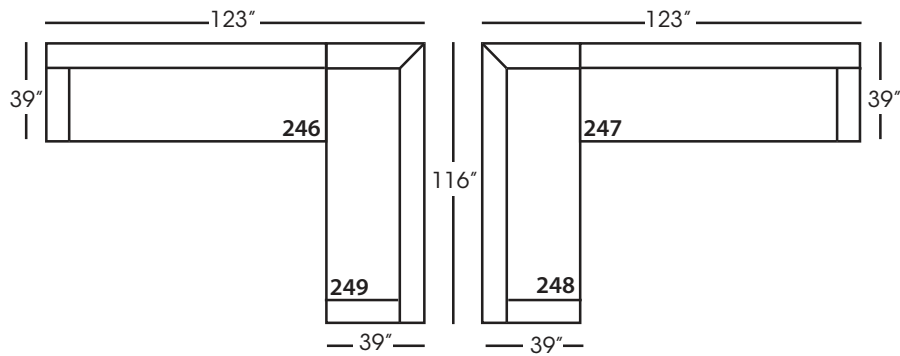

ECLECTIC.SPIRITED.WONDERFULLY COMFORTABLE.

SYLVIE BENCH • SLIPCOVER • LOOSE PILLOW BACK