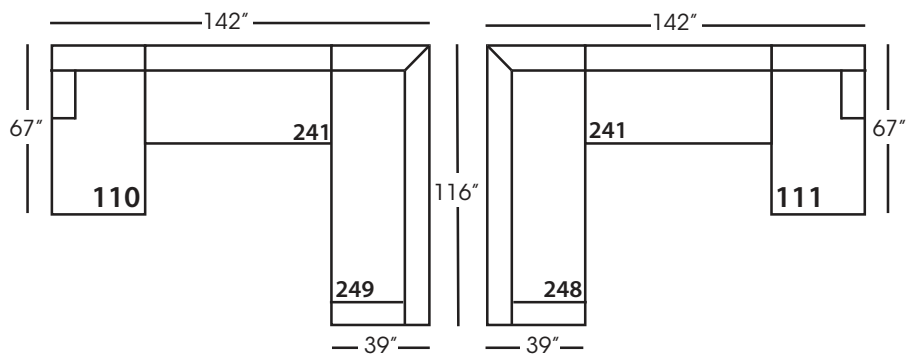

ECLECTIC.SPIRITED.WONDERFULLY COMFORTABLE.

SYLVIE BENCH SEAT • UPHOLSTERED • LOOSE PILLOW BACK