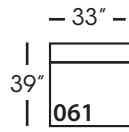

SYLVIE SLIP BENCH SECTIONAL COLLECTION

	Corner 010	Large Armless 241	Small Armless 061	Chaise 110/111	Single Seated End 112/113	Small Seated End 244/245	Large Seated End 246/247	Large Seated End w/Corner 248/249
Standard Features								
Cloud Cushion	x	x	x	x	x	x	x	x
Sinuous Underconstruction	x	x	x	x	x	x	x	x
Options - See Price List for Prices								
Luxe Cushion	No Charge	No Charge	No Charge	No Charge	No Charge	No Charge	No Charge	No Charge
Cloud Plus Cushion	x	x	x	x	x	x	x	x
Extra Pillows (XP) - 18" TP	N/A	N/A	N/A	x	x	x	x	x
Ordering Instructions								
To Order, Please write the following:	Sylvie-SLIP-010	Sylvie-SLIP-241	Sylvie-SLIP-061	Sylvie-SLIP-110 RSC/111 LSC	Sylvie-SLIP-112 RSE/113 LSE	Sylvie-SLIP-244 RSE/245 LSE	Sylvie-SLIP-246 RSE/247 LSE	Sylvie-SLIP-248 RSE/249 LSE
Additional Slipcovers								
To Order, Please write the following:	Sylvie-SCO-010	Sylvie-SCO-241	Sylvie-SCO-061	Sylvie-SCO-110/111	Sylvie-SCO-112/113	Sylvie-SCO-244/245	Sylvie-SCO-246/247	Sylvie-SCO-248/249

Pattern Availability: RG, PS, NM, RS

ECLECTIC.SPIRITED.WONDERFULLY COMFORTABLE.

SYLVIE BENCH • SLIPCOVER • LOOSE PILLOW BACK

Corner
L39" D39" H35"

Large Armless
L65" D39" H35"

Small Armless
L33" D39" H35"

One Seated End*
L38" D39" H35"
**available as right or left seated*

Chaise*
L38" D67" H35"
**available as right or left seated*

Small Seated End*
L71" D39" H35"
**available as right or left seated*

Large Seated End*
L84" D39" H35"
**available as right or left seated*

Large Seated End with Corner*
L116" D39" H35"
**available as right or left seated*