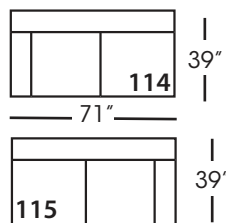

Sylvie-114/115
Two Seated End - RSE/LSE
L71" D39" H35"

Sylvie-116/117
Large Seated End - RSE/LSE
L84" D39" H35"

Sylvie-118/119
Three Seat End w/Corner
RSE/LSE
L116" D39" H35"

Seat Height 21"
Seat Depth 24"
Arm Height 25"

SYLVIE SECTIONAL COLLECTION

	Corner 010	Large Armless 041	Small Armless 061	Chaise 110/111	One Seated End 114/115	Two Seated End 114/115	Large Seated End 116/117	3-Seat End w/Corner 118/119
Standard Features								
Cloud Cushion	X	X	X	X	X	X	X	X
Wooden Leg Finish	X	X	X	X	X	X	X	X
Sinuous Underconstruction	X	X	X	X	X	X	X	X
Options - See Price List for Prices								
Luxe Cushion	No Charge	No Charge	No Charge	No Charge	No Charge	No Charge	No Charge	No Charge
Cloud Plus Cushion	X	X	X	X	X	X	X	X
Extra Pillows (XP) - 18" TP	N/A	N/A	N/A	X	X	X	X	X
Ordering Instructions								
To Order, Please write the following:	Sylvie-010	Sylvie-041	Sylvie-061	Sylvie-110 RSC/111 LSC	Sylvie-112 RSE/113 LSE	Sylvie-114 RSE/115 LSE	Sylvie-116 RSE/117 LSE	Sylvie-118 RSE/119 LSE

Pattern Availability: RG, PS, NM, RS

ECLECTIC.SPIRITED.WONDERFULLY COMFORTABLE.

SYLVIE • UPHOLSTERED • LOOSE PILLOW BACK

Corner
L39" D39" H35"

Large Armless
L65" D39" H35"

Small Armless
L33" D39" H35"

One Seated End*
L38" D39" H35"
**available as right or left seated*

Chaise*
L38" D67" H35"
**available as right or left seated*

Two Seated End*
L71" D39" H35"
**available as right or left seated*

Large Seated End*
L84" D39" H35"
**available as right or left seated*

3-Seat End with Corner*
L116" D39" H35"
**available as right or left seated*