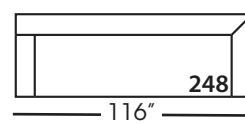

Large Seated End with Corner*
L116" D39" H35"
*available as right or left seated