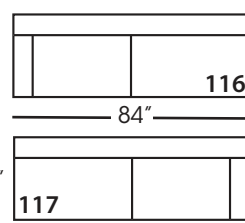

Sylvie-SLIP-116/117
Large Seated End - RSE/LSE
L84" D39" H35"

Sylvie-SLIP-118/119
Three Seat End w/Corner
RSE/LSE
L116" D39" H35"

Seat Height 21"
Seat Depth 24"
Arm Height 25"

This is a suggested application and is subject to change.
Sizes and dimensions will vary due to the individual hand crafted techniques and materials used in every style we produce.
All furniture style names are for internal reference only, not intended for commercial use.

SYLVIE SECTIONAL COLLECTION

	Corner 010	Large Armless 041	Small Armless 061	Chaise 110/111	1- Seat End 112/113	2- Seat End 114/115	Large Seated End 116/117	3-Seat End w/Corner 118/119
Standard Features								
Cloud Cushion	x	x	x	x	x	x	x	x
Sinuous Underconstruction	x	x	x	x	x	x	x	x
Options - See Price List for Prices								
Luxe Cushion	No Charge	No Charge	No Charge	No Charge	No Charge	No Charge	No Charge	No Charge
Cloud Plus Cushion	x	x	x	x	x	x	x	x
Extra Pillows (XP) - 18" TP	N/A	N/A	N/A	x	x	x	x	x
Ordering Instructions								
To Order, Please write the following:	Sylvie-SLIP-010	Sylvie-SLIP-041	Sylvie-SLIP-061	Sylvie-SLIP-110 RSC/111 LSC	Sylvie-SLIP-112 RSE/113 LSE	Sylvie-SLIP-114 RSE/115 LSE	Sylvie-SLIP-116 RSE/117 LSE	Sylvie-SLIP-118 RSE/119 LSE
Additional Slipcovers								
To Order, Please write the following:	Sylvie-SCO-010	Sylvie-SCO-041	Sylvie-SCO-061	Sylvie-SCO-110/111	Sylvie-SCO-113/113	Sylvie-SCO-114/115	Sylvie-SCO-116/117	Sylvie-SCO-118/119

Pattern Availability: RG, PS, NM, RS

ECLECTIC.SPIRITED.WONDERFULLY COMFORTABLE.

SYLVIE • SLIPCOVER • LOOSE PILLOW BACK

Corner
L39" D39" H35"

Large Armless
L65" D39" H35"

Small Armless
L33" D39" H35"

One Seated End*
L38" D39" H35"
**available as right or left seated*

Chaise*
L38" D67" H35"
**available as right or left seated*

Two Seated End*
L71" D39" H35"
**available as right or left seated*

Large Seated End*
L84" D39" H35"
**available as right or left seated*

3-Seat End with Corner*
L116" D39" H35"
**available as right or left seated*