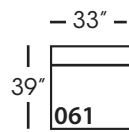

SYLVIE BENCH SEAT SECTIONAL COLLECTION

	Corner 010	Large Armless 241	Small Armless 061	Chaise 110/111	Single Seated End 112/113	Small Seated End 244/245	Large Seated End 246/247	Large Seated End w/Corner 248/249
Standard Features								
Cloud Cushion	X	X	X	X	X	X	X	X
Wooden Leg Finish	X	X	X	X	X	X	X	X
Sinuous Underconstruction	X	X	X	X	X	X	X	X
Options - See Price List for Prices								
Luxe Cushion	No Charge	No Charge	No Charge	No Charge	No Charge	No Charge	No Charge	No Charge
Cloud Plus Cushion	X	X	X	X	X	X	X	X
Extra Pillows (XP) - 18" TP	N/A	N/A	N/A	X	X	X	X	X
Ordering Instructions								
To Order, Please write the following:	Sylvie-010	Sylvie-241	Sylvie-061	Sylvie-110 RSC/111 LSC	Sylvie-112 RSE/113 LSE	Sylvie-244 RSE/245 LSE	Sylvie-246 RSE/247 LSE	Sylvie-248 RSE/249 LSE

Pattern Availability: RG, PS, NM, RS

ECLECTIC.SPIRITED.WONDERFULLY COMFORTABLE.

SYLVIE BENCH SEAT • UPHOLSTERED • LOOSE PILLOW BACK

Corner
L39" D39" H35"

Large Armless
L65" D39" H35"

Small Armless
L33" D39" H35"

One Seated End*
L38" D39" H35"
**available as right or left seated*

Chaise*
L38" D67" H35"
**available as right or left seated*

Small Seated End*
L71" D39" H35"
**available as right or left seated*

Large Seated End*
L84" D39" H35"
**available as right or left seated*