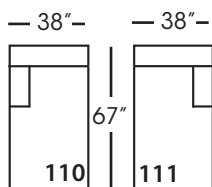

SYLVIE SLIP BENCH SECTIONAL COLLECTION

	Corner 010	Large Armless 241	Small Armless 061	Chaise 110/111	Single Seated End 112/113	Small Seated End 244/245	Large Seated End 246/247	Large Seated End w/Corner 248/249
Standard Features								
Cloud Cushion	x	x	x	x	x	x	x	x
Sinuous Underconstruction	x	x	x	x	x	x	x	x
Options - See Price List for Prices								
Luxe Cushion	No Charge	No Charge	No Charge	No Charge	No Charge	No Charge	No Charge	No Charge
Cloud Plus Cushion	x	x	x	x	x	x	x	x
Extra Pillows (XP) - 18" TP	N/A	N/A	N/A	x	x	x	x	x
Ordering Instructions								
To Order, Please write the following:	Sylvie-SLIP-010	Sylvie-SLIP-241	Sylvie-SLIP-061	Sylvie-SLIP-110 RSC/111 LSC	Sylvie-SLIP-112 RSE/113 LSE	Sylvie-SLIP-244 RSE/245 LSE	Sylvie-SLIP-246 RSE/247 LSE	Sylvie-SLIP-248 RSE/249 LSE
Additional Slipcovers								
To Order, Please write the following:	Sylvie-SCO-010	Sylvie-SCO-241	Sylvie-SCO-061	Sylvie-SCO-110/111	Sylvie-SCO-112/113	Sylvie-SCO-244/245	Sylvie-SCO-246/247	Sylvie-SCO-248/249

Pattern Availability: RG, PS, NM, RS

ECLECTIC.SPIRITED.WONDERFULLY COMFORTABLE.

SYLVIE BENCH • SLIPCOVER • LOOSE PILLOW BACK

Corner
L39" D39" H35"

Large Armless
L65" D39" H35"

Small Armless
L33" D39" H35"

One Seated End*
L38" D39" H35"
**available as right or left seated*

Chaise*
L38" D67" H35"
**available as right or left seated*

Small Seated End*
L71" D39" H35"
**available as right or left seated*

Large Seated End*
L84" D39" H35"
**available as right or left seated*

Large Seated End with Corner*
L116" D39" H35"
**available as right or left seated*