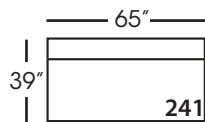

SYLVIE SLIP BENCH SECTIONAL COLLECTION

	Corner 010	Large Armless 241	Small Armless 061	Chaise 110/111	Single Seated End 112/113	Small Seated End 244/245	Large Seated End 246/247	Large Seated End w/Corner 248/249
Standard Features								
Cloud Cushion	x	x	x	x	x	x	x	x
Sinuous Underconstruction	x	x	x	x	x	x	x	x
Options - See Price List for Prices								
Luxe Cushion	No Charge	No Charge	No Charge	No Charge	No Charge	No Charge	No Charge	No Charge
Cloud Plus Cushion	x	x	x	x	x	x	x	x
Extra Pillows (XP) - 18" TP	N/A	N/A	N/A	x	x	x	x	x
Ordering Instructions								
To Order, Please write the following:	Sylvie-SLIP-010	Sylvie-SLIP-241	Sylvie-SLIP-061	Sylvie-SLIP-110 RSC/111 LSC	Sylvie-SLIP-112 RSE/113 LSE	Sylvie-SLIP-244 RSE/245 LSE	Sylvie-SLIP-246 RSE/247 LSE	Sylvie-SLIP-248 RSE/249 LSE
Additional Slipcovers								
To Order, Please write the following:	Sylvie-SCO-010	Sylvie-SCO-241	Sylvie-SCO-061	Sylvie-SCO-110/111	Sylvie-SCO-112/113	Sylvie-SCO-244/245	Sylvie-SCO-246/247	Sylvie-SCO-248/249

Pattern Availability: RG, PS, NM, RS

ECLECTIC.SPIRITED.WONDERFULLY COMFORTABLE.

SYLVIE BENCH • SLIPCOVER • LOOSE PILLOW BACK

Corner
L39" D39" H35"

Large Armless
L65" D39" H35"

Small Armless
L33" D39" H35"

One Seated End*
L38" D39" H35"
**available as right or left seated*