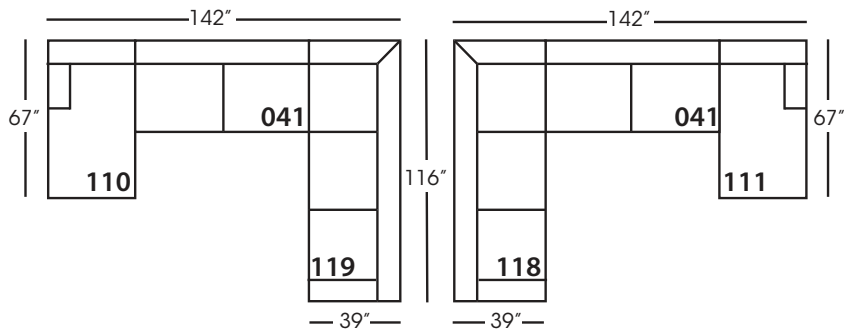

ECLECTIC.SPIRITED.WONDERFULLY COMFORTABLE.

SYLVIE • UPHOLSTERED • LOOSE PILLOW BACK