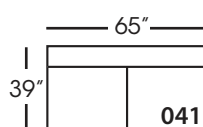

Large Armless
L65" D39" H35"