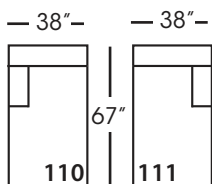

Sylvie-244/245
Small Seated End - RSE/LSE
L71" D39" H35"

Sylvie-246/247
Large Seated End - RSE/LSE
L84" D39" H35"

Sylvie-248/249
Large Seated End w/Corner
RSE/LSE
L116" D39" H35"

Seat Height 21"
Seat Depth 24"
Arm Height 25"

SYLVIE BENCH SEAT SECTIONAL COLLECTION

	Corner 010	Large Armless 241	Small Armless 061	Chaise 110/111	Single Seated End 112/113	Small Seated End 244/245	Large Seated End 246/247	Large Seated End w/Corner 248/249
Standard Features								
Cloud Cushion	X	X	X	X	X	X	X	X
Wooden Leg Finish	X	X	X	X	X	X	X	X
Sinuous Underconstruction	X	X	X	X	X	X	X	X
Options - See Price List for Prices								
Luxe Cushion	No Charge	No Charge	No Charge	No Charge	No Charge	No Charge	No Charge	No Charge
Cloud Plus Cushion	X	X	X	X	X	X	X	X
Extra Pillows (XP) - 18" TP	N/A	N/A	N/A	X	X	X	X	X
Ordering Instructions								
To Order, Please write the following:	Sylvie-010	Sylvie-241	Sylvie-061	Sylvie-110 RSC/111 LSC	Sylvie-112 RSE/113 LSE	Sylvie-244 RSE/245 LSE	Sylvie-246 RSE/247 LSE	Sylvie-248 RSE/249 LSE

Pattern Availability: RG, PS, NM, RS

ECLECTIC.SPIRITED.WONDERFULLY COMFORTABLE.

SYLVIE BENCH SEAT • UPHOLSTERED • LOOSE PILLOW BACK

Corner
L39" D39" H35"

Large Armless
L65" D39" H35"

Small Armless
L33" D39" H35"

One Seated End*
L38" D39" H35"
**available as right or left seated*

Chaise*
L38" D67" H35"
**available as right or left seated*

Small Seated End*
L71" D39" H35"
**available as right or left seated*

Large Seated End*
L84" D39" H35"
**available as right or left seated*