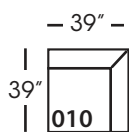

ECLECTIC.SPIRITED.WONDERFULLY COMFORTABLE.

SYLVIE BENCH SEAT • UPHOLSTERED • LOOSE PILLOW BACK

Corner
L39" D39" H35"