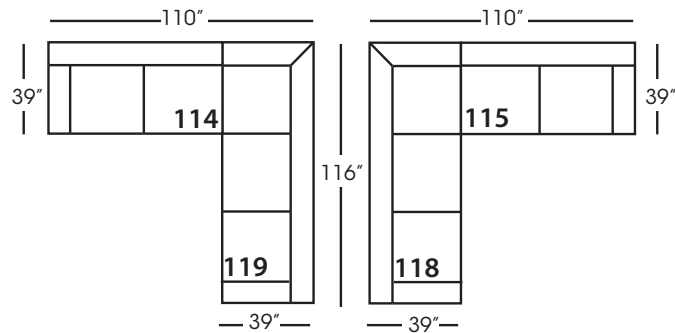

ECLECTIC.SPIRITED.WONDERFULLY COMFORTABLE.

SYLVIE • SLIPCOVER • LOOSE PILLOW BACK