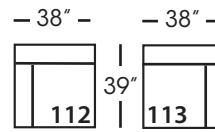

SYLVIE BENCH SEAT SECTIONAL COLLECTION

	Corner 010	Large Armless 241	Small Armless 061	Chaise 110/111	Single Seated End 112/113	Small Seated End 244/245	Large Seated End 246/247	Large Seated End w/Corner 248/249
Standard Features								
Cloud Cushion	X	X	X	X	X	X	X	X
Wooden Leg Finish	X	X	X	X	X	X	X	X
Sinuous Underconstruction	X	X	X	X	X	X	X	X
Options - See Price List for Prices								
Luxe Cushion	No Charge	No Charge	No Charge	No Charge	No Charge	No Charge	No Charge	No Charge
Cloud Plus Cushion	X	X	X	X	X	X	X	X
Extra Pillows (XP) - 18" TP	N/A	N/A	N/A	X	X	X	X	X
Ordering Instructions								
To Order, Please write the following:	Sylvie-010	Sylvie-241	Sylvie-061	Sylvie-110 RSC/111 LSC	Sylvie-112 RSE/113 LSE	Sylvie-244 RSE/245 LSE	Sylvie-246 RSE/247 LSE	Sylvie-248 RSE/249 LSE

Pattern Availability: RG, PS, NM, RS

ECLECTIC.SPIRITED.WONDERFULLY COMFORTABLE.

SYLVIE BENCH SEAT • UPHOLSTERED • LOOSE PILLOW BACK

Corner
L39" D39" H35"

Large Armless
L65" D39" H35"

Small Armless
L33" D39" H35"

One Seated End*
L38" D39" H35"
**available as right or left seated*

Chaise*
L38" D67" H35"
**available as right or left seated*

Small Seated End*
L71" D39" H35"
**available as right or left seated*

Large Seated End*
L84" D39" H35"
**available as right or left seated*