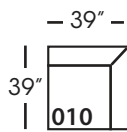

ECLECTIC.SPIRITED.WONDERFULLY COMFORTABLE.

SYLVIE BENCH • SLIPCOVER • LOOSE PILLOW BACK

Corner
L39" D39" H35"