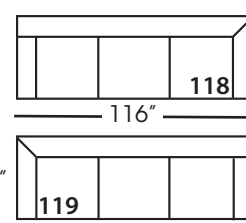

Sylvie-114/115
Two Seated End - RSE/LSE
L71" D39" H35"

Sylvie-116/117
Large Seated End - RSE/LSE
L84" D39" H35"

Sylvie-118/119
Three Seat End w/Corner
RSE/LSE
L116" D39" H35"

Seat Height 21"
Seat Depth 24"
Arm Height 25"

SYLVIE SECTIONAL COLLECTION

	Corner 010	Large Armless 041	Small Armless 061	Chaise 110/111	One Seated End 114/115	Two Seated End 114/115	Large Seated End 116/117	3-Seat End w/Corner 118/119
Standard Features								
Cloud Cushion	X	X	X	X	X	X	X	X
Wooden Leg Finish	X	X	X	X	X	X	X	X
Sinuous Underconstruction	X	X	X	X	X	X	X	X
Options - See Price List for Prices								
Luxe Cushion	No Charge	No Charge	No Charge	No Charge	No Charge	No Charge	No Charge	No Charge
Cloud Plus Cushion	X	X	X	X	X	X	X	X
Extra Pillows (XP) - 18" TP	N/A	N/A	N/A	X	X	X	X	X
Ordering Instructions								
To Order, Please write the following:	Sylvie-010	Sylvie-041	Sylvie-061	Sylvie-110 RSC/111 LSC	Sylvie-112 RSE/113 LSE	Sylvie-114 RSE/115 LSE	Sylvie-116 RSE/117 LSE	Sylvie-118 RSE/119 LSE

Pattern Availability: RG, PS, NM, RS

ECLECTIC.SPIRITED.WONDERFULLY COMFORTABLE.

SYLVIE • UPHOLSTERED • LOOSE PILLOW BACK

Corner
L39" D39" H35"

Large Armless
L65" D39" H35"

Small Armless
L33" D39" H35"

One Seated End*
L38" D39" H35"
**available as right or left seated*

Chaise*
L38" D67" H35"
**available as right or left seated*

Two Seated End*
L71" D39" H35"
**available as right or left seated*

Large Seated End*
L84" D39" H35"
**available as right or left seated*

3-Seat End with Corner*
L116" D39" H35"
**available as right or left seated*