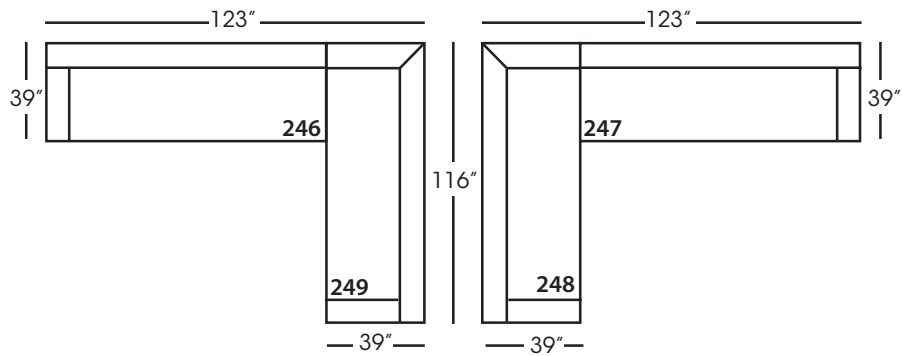

ECLECTIC.SPIRITED.WONDERFULLY COMFORTABLE.

SYLVIE BENCH SEAT • UPHOLSTERED • LOOSE PILLOW BACK