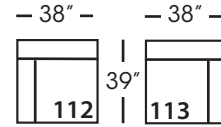

SYLVIE SECTIONAL COLLECTION

	Corner 010	Large Armless 041	Small Armless 061	Chaise 110/111	One Seated End 114/115	Two Seated End 114/115	Large Seated End 116/117	3-Seat End w/Corner 118/119
Standard Features								
Cloud Cushion	X	X	X	X	X	X	X	X
Wooden Leg Finish	X	X	X	X	X	X	X	X
Sinuous Underconstruction	X	X	X	X	X	X	X	X
Options - See Price List for Prices								
Luxe Cushion	No Charge	No Charge	No Charge	No Charge	No Charge	No Charge	No Charge	No Charge
Cloud Plus Cushion	X	X	X	X	X	X	X	X
Extra Pillows (XP) - 18" TP	N/A	N/A	N/A	X	X	X	X	X
Ordering Instructions								
To Order, Please write the following:	Sylvie-010	Sylvie-041	Sylvie-061	Sylvie-110 RSC/111 LSC	Sylvie-112 RSE/113 LSE	Sylvie-114 RSE/115 LSE	Sylvie-116 RSE/117 LSE	Sylvie-118 RSE/119 LSE

Pattern Availability: RG, PS, NM, RS

ECLECTIC.SPIRITED.WONDERFULLY COMFORTABLE.

SYLVIE • UPHOLSTERED • LOOSE PILLOW BACK

Corner
L39" D39" H35"

Large Armless
L65" D39" H35"

Small Armless
L33" D39" H35"

One Seated End*
L38" D39" H35"
**available as right or left seated*

Chaise*
L38" D67" H35"
**available as right or left seated*

Two Seated End*
L71" D39" H35"
**available as right or left seated*

Large Seated End*
L84" D39" H35"
**available as right or left seated*

3-Seat End with Corner*
L116" D39" H35"
**available as right or left seated*