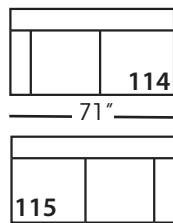

Sylvie-SLIP-116/117
Large Seated End - RSE/LSE
L84" D39" H35"

Sylvie-SLIP-118/119
Three Seat End w/Corner
RSE/LSE
L116" D39" H35"

Seat Height 21"
Seat Depth 24"
Arm Height 25"

This is a suggested application and is subject to change.
Sizes and dimensions will vary due to the individual hand crafted techniques and materials used in every style we produce.
All furniture style names are for internal reference only, not intended for commercial use.

SYLVIE SECTIONAL COLLECTION

	Corner 010	Large Armless 041	Small Armless 061	Chaise 110/111	1- Seat End 112/113	2- Seat End 114/115	Large Seated End 116/117	3-Seat End w/Corner 118/119
Standard Features								
Cloud Cushion	x	x	x	x	x	x	x	x
Sinuous Underconstruction	x	x	x	x	x	x	x	x
Options - See Price List for Prices								
Luxe Cushion	No Charge	No Charge	No Charge	No Charge	No Charge	No Charge	No Charge	No Charge
Cloud Plus Cushion	x	x	x	x	x	x	x	x
Extra Pillows (XP) - 18" TP	N/A	N/A	N/A	x	x	x	x	x
Ordering Instructions								
To Order, Please write the following:	Sylvie-SLIP-010	Sylvie-SLIP-041	Sylvie-SLIP-061	Sylvie-SLIP-110 RSC/111 LSC	Sylvie-SLIP-112 RSE/113 LSE	Sylvie-SLIP-114 RSE/115 LSE	Sylvie-SLIP-116 RSE/117 LSE	Sylvie-SLIP-118 RSE/119 LSE
Additional Slipcovers								
To Order, Please write the following:	Sylvie-SCO-010	Sylvie-SCO-041	Sylvie-SCO-061	Sylvie-SCO-110/111	Sylvie-SCO-113/113	Sylvie-SCO-114/115	Sylvie-SCO-116/117	Sylvie-SCO-118/119

Pattern Availability: RG, PS, NM, RS

ECLECTIC.SPIRITED.WONDERFULLY COMFORTABLE.

SYLVIE • SLIPCOVER • LOOSE PILLOW BACK

Corner
L39" D39" H35"

Large Armless
L65" D39" H35"

Small Armless
L33" D39" H35"

One Seated End*
L38" D39" H35"
**available as right or left seated*

Chaise*
L38" D67" H35"
**available as right or left seated*

Two Seated End*
L71" D39" H35"
**available as right or left seated*

Large Seated End*
L84" D39" H35"
**available as right or left seated*

3-Seat End with Corner*
L116" D39" H35"
**available as right or left seated*