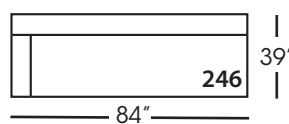

Large Seated End*
L84" D39" H35"
*available as right or left seated