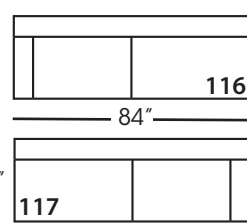

SYLVIE SECTIONAL COLLECTION

	Corner 010	Large Armless 041	Small Armless 061	Chaise 110/111	One Seated End 114/115	Two Seated End 114/115	Large Seated End 116/117	3-Seat End w/Corner 118/119
Standard Features								
Cloud Cushion	X	X	X	X	X	X	X	X
Wooden Leg Finish	X	X	X	X	X	X	X	X
Sinuous Underconstruction	X	X	X	X	X	X	X	X
Options - See Price List for Prices								
Luxe Cushion	No Charge	No Charge	No Charge	No Charge	No Charge	No Charge	No Charge	No Charge
Cloud Plus Cushion	X	X	X	X	X	X	X	X
Extra Pillows (XP) - 18" TP	N/A	N/A	N/A	X	X	X	X	X
Ordering Instructions								
To Order, Please write the following:	Sylvie-010	Sylvie-041	Sylvie-061	Sylvie-110 RSC/111 LSC	Sylvie-112 RSE/113 LSE	Sylvie-114 RSE/115 LSE	Sylvie-116 RSE/117 LSE	Sylvie-118 RSE/119 LSE

Pattern Availability: RG, PS, NM, RS

ECLECTIC.SPIRITED.WONDERFULLY COMFORTABLE.

SYLVIE • UPHOLSTERED • LOOSE PILLOW BACK

Corner
L39" D39" H35"

Large Armless
L65" D39" H35"

Small Armless
L33" D39" H35"

One Seated End*
L38" D39" H35"
**available as right or left seated*

Chaise*
L38" D67" H35"
**available as right or left seated*

Two Seated End*
L71" D39" H35"
**available as right or left seated*

Large Seated End*
L84" D39" H35"
**available as right or left seated*

3-Seat End with Corner*
L116" D39" H35"
**available as right or left seated*