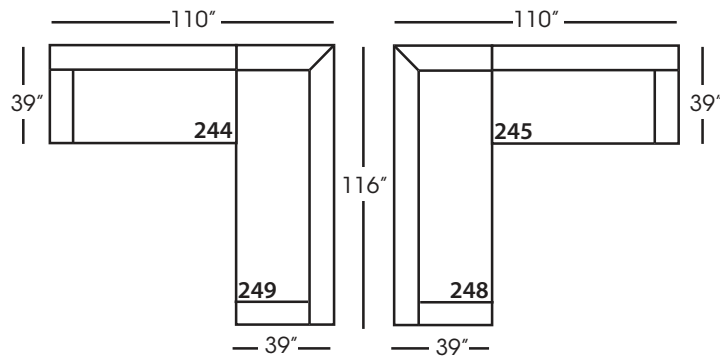

ECLECTIC.SPIRITED.WONDERFULLY COMFORTABLE.

SYLVIE BENCH • SLIPCOVER • LOOSE PILLOW BACK