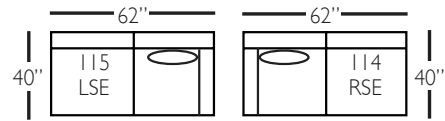

Grayson Slip Sectional

P705-SLIP-114 - RSE
P705-SLIP-115 - LSE