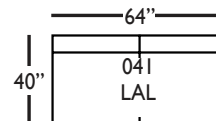

P705-041 - LAL