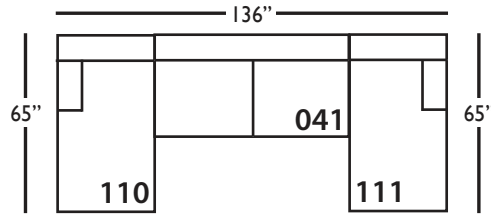

Grayson Sectional

P705-118 - RSE
P705-119 - LSE