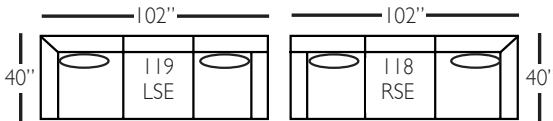

Grayson Slip Sectional

P705-SLIP-118 - RSE
P705-SLIP-119 - LSE