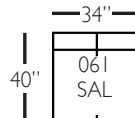

P705-SLIP-061 - SAL