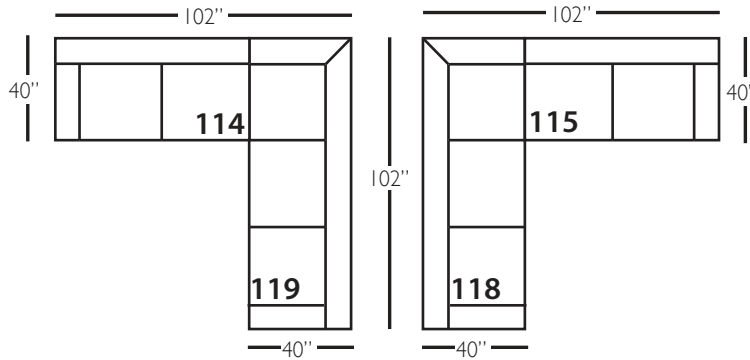

Grayson Slip Sectional

P705-SLIP-118 - RSE
P705-SLIP-119 - LSE

P705-SLIP-114 - RSE
P705-SLIP-115 - LSE