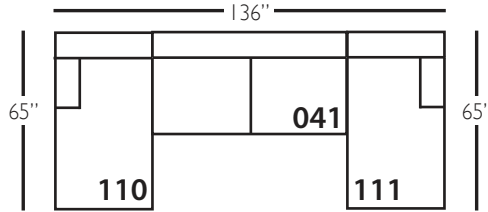

Grayson Slip Sectional

P705-SLIP-118 - RSE
P705-SLIP-119 - LSE

P705-SLIP-114 - RSE
P705-SLIP-115 - LSE