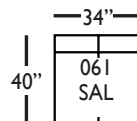

Grayson Sectional

P705-118 - RSE
P705-119 - LSE

P705-114 - RSE
P705-115 - LSE

P705-110 - RSC
P705-111 - LSC

P705-061 - SAL

P705-041 - LAL

Grayson Slip

Shown in fabric 33521-10, throw pillow fabric (TP) 53579-66.

P705-SLIP-222 Sofa: L89 x D40 x H37

cm: L226 x D91 x H94

Seat Height: 20" Seat Depth: 24" Arm Height: 25" Distance Between Arms: 78"

Overall Height: 37" Seat Height: 20" Seat Depth: 24" Arm Height: 25"

ALSO AVAILABLE: