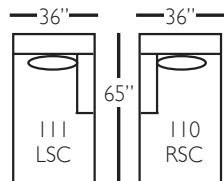

P705-SLIP-110 - RSC
P705-SLIP-111 - LSC