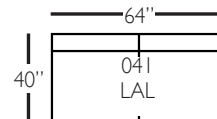

P705-SLIP-041 - LAL