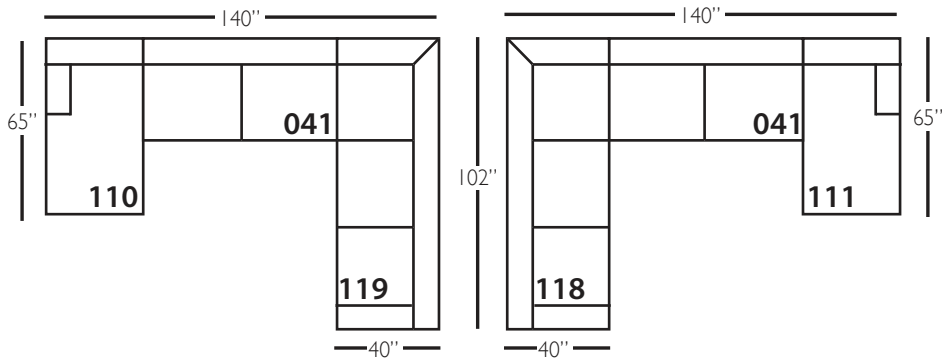

Grayson Slip Sectional

P705-SLIP-118 - RSE
P705-SLIP-119 - LSE

P705-SLIP-114 - RSE
P705-SLIP-115 - LSE