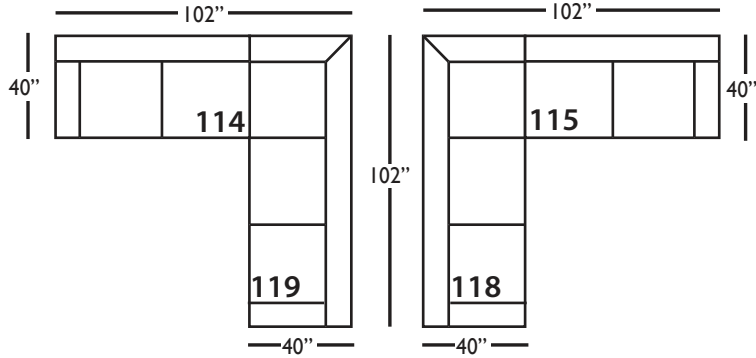

Grayson Sectional

P705-118 - RSE
P705-119 - LSE