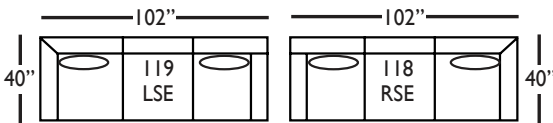

Grayson Sectional

P705-118 - RSE
P705-119 - LSE