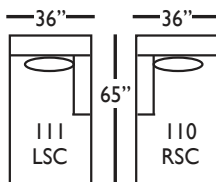

P705-110 - RSC
P705-111 - LSC