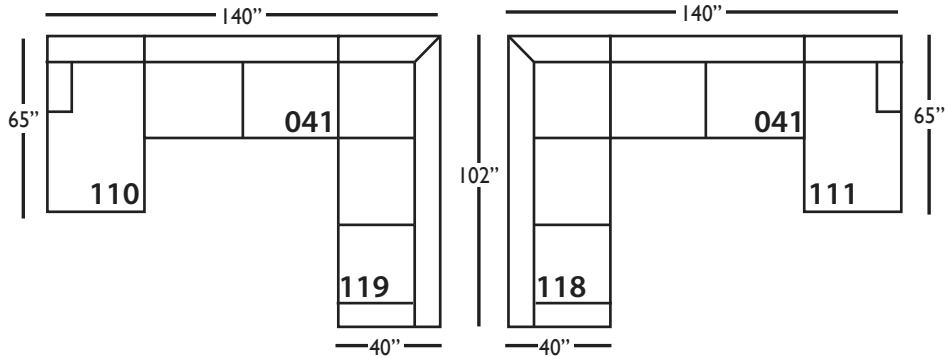

Grayson Sectional

P705-118 - RSE
P705-119 - LSE