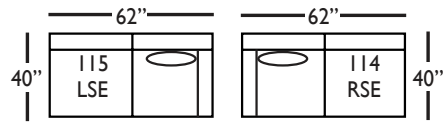

P705-114 - RSE
P705-115 - LSE