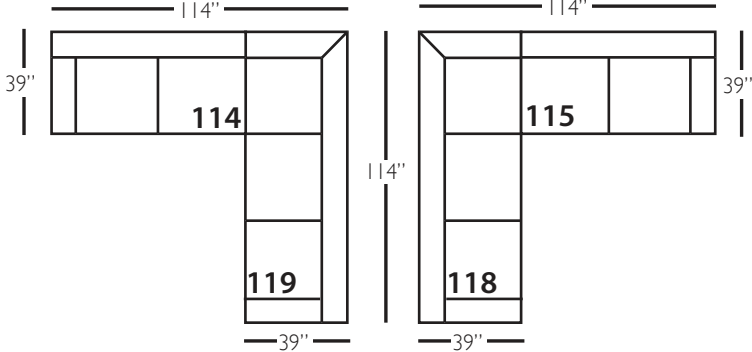

Derby Sectional

P602-118 - RSE
P602-119 - LSE