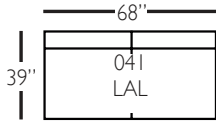

P602-041 - LAL