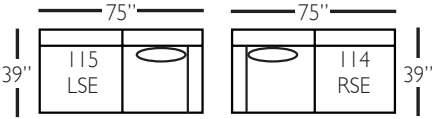

P602-114 - RSE
P602-115 - LSE