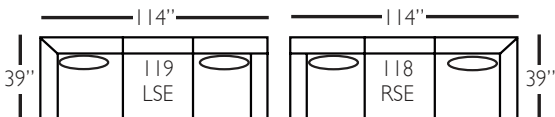

Derby Slip Sectional

P602-Slip-118 - RSE
P602-Slip-119 - LSE