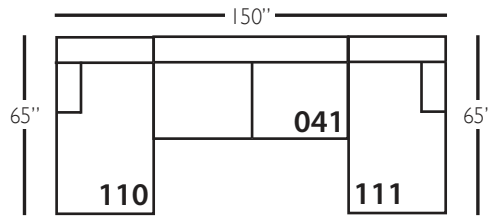

Derby Slip Sectional

P602-Slip-118 - RSE
P602-Slip-119 - LSE

P602-Slip-114 - RSE
P602-Slip-115 - LSE