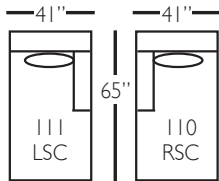

P602-110 - RSC
P602-111 - LSC