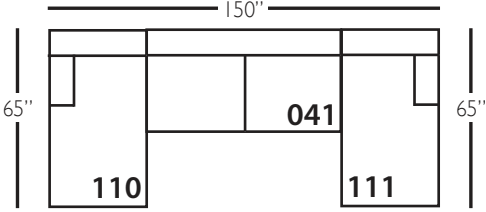

Derby Sectional

P602-118 - RSE
P602-119 - LSE