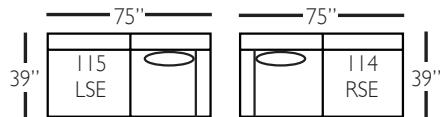

Derby Slip Sectional

P602-Slip-114 - RSE
P602-Slip-115 - LSE