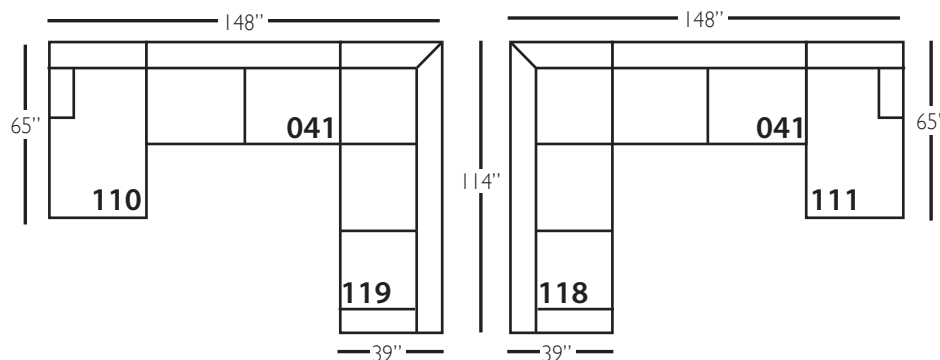

Derby Slip Sectional

P602-Slip-118 - RSE
P602-Slip-119 - LSE