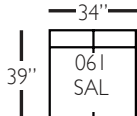

P602-061 - SAL