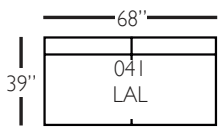

P602-Slip-041 - LAL