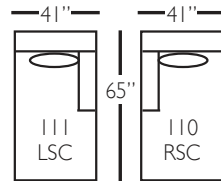

Derby Slip Sectional

Standard Features	P602-SLIP-041 Large Armless	P602-SLIP-061 Small Armless	P602-SLIP-110/111 Right/Left Chaise	P602-SLIP-114/115 Right/Left Two Seated End	P602-SLIP-118/119 Right/Left Three Seated End w/ Corner
Loose Pillow Back	✓	✓	✓	✓	✓
One 22" Non-Welted Down-Blend Throw Pillow (TP)	N/A	N/A	✓	✓	✓ (2)
Harmony Cushion	✓	✓	✓	✓	✓
Suspension System	sinuous	sinuous	sinuous	sinuous	sinuous
Options - See Price List for Prices					
Extra Throw Pillows (XP)	N/A	N/A	✓	✓	✓
Feather Soft Cushion Package	✓	✓	✓	✓	✓

Derby Slip Sectional

P602-Slip-118 - RSE
P602-Slip-119 - LSE

P602-Slip-114 - RSE
P602-Slip-115 - LSE

P602-Slip-110 - RSC
P602-Slip-111 - LSC

P602-Slip-061 - SAL

P602-Slip-041 - LAL