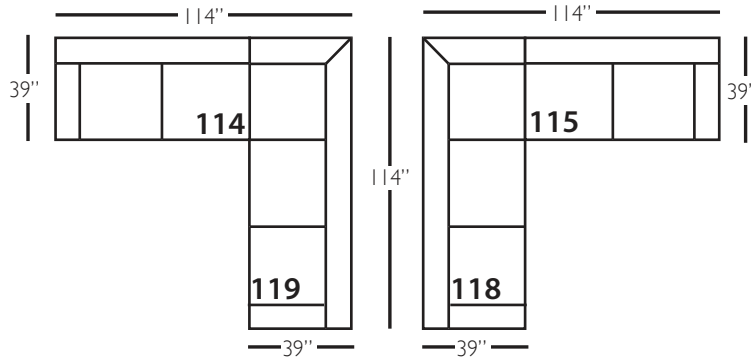

Derby Slip Sectional

P602-Slip-118 - RSE
P602-Slip-119 - LSE