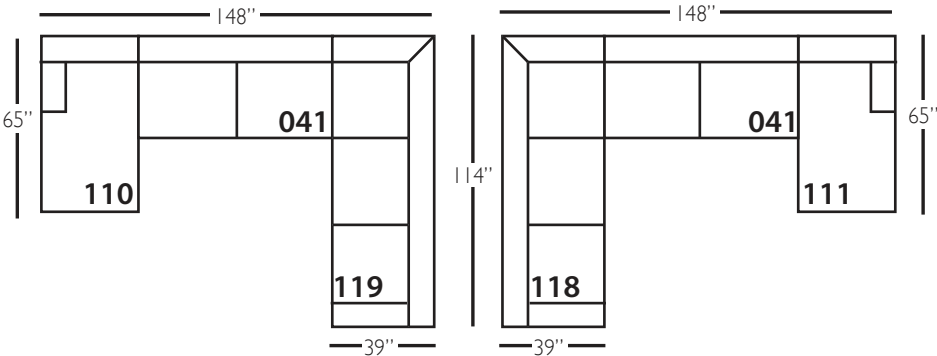

Derby Sectional

P602-118 - RSE
P602-119 - LSE