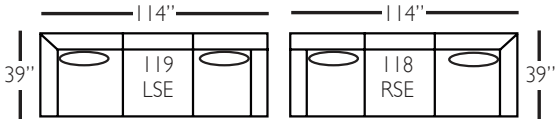

Derby Sectional

P602-118 - RSE
P602-119 - LSE