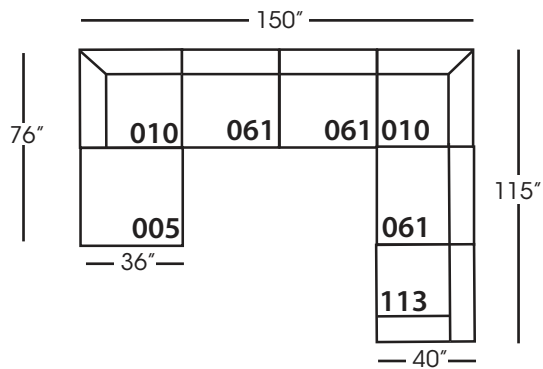

Asher Slip Sectional

*available as right or left seated