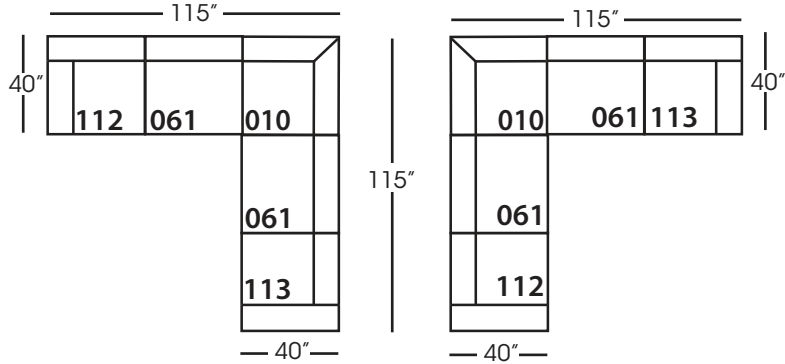

Asher

Shown in fabric and throw pillows 102CR-19, Ivory wood finish.
Overall Height: 37" Seat Height: 21" Seat Depth: 24" Arm Height: 24"

All available Upholstered and Slipped
See back for details and ordering information.

Asher Sectional

Standard Features	P606-005 Ottoman	P606-010 Corner	P606-061 Small Armless	P606-112/113 Right/Left One Seated End
Loose Pillow Back	N/A	✓	✓	✓
One 22" Non-Weltd Down-Blend Throw Pillow (TP)	N/A	✓	N/A	✓
Wooden Leg Finish Choices	✓	✓	✓	✓
Harmony Cushion	✓	✓	✓	✓
Suspension System	webbing	sinuous	sinuous	sinuous
Options - See Price List for Prices				
Extra Throw Pillows (XP)	N/A	✓	N/A	✓
Fitted Arm Covers	N/A	N/A	N/A	✓
Feather Soft Cushion Package	✓	✓	✓	✓

Asher Sectional

*available as right or left seated

Asher Slip

Shown in fabric SA107-28, throw pillow fabric (TP) 13745-34.
Overall Height: 37" Seat Height: 21" Seat Depth: 24" Arm Height: 24"

All available Upholstered and Slipped
See back for details and ordering information.