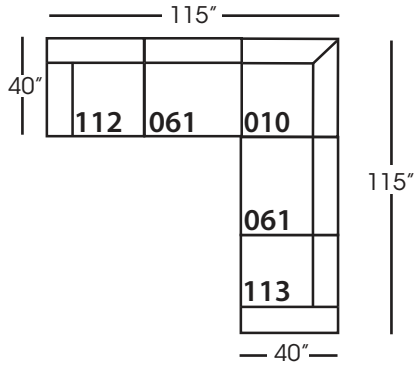

Asher Slip Sectional

*available as right or left seated