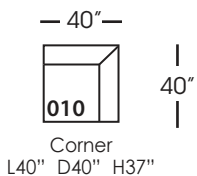

Asher Slip Sectional

*available as right or left seated