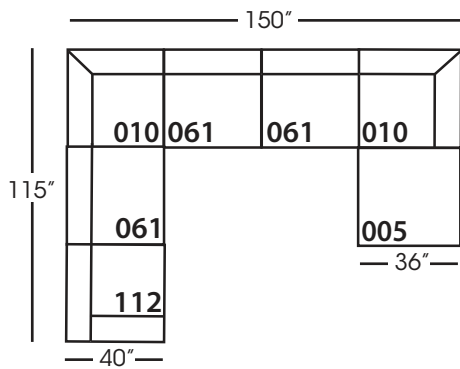

Asher Slip Sectional

*available as right or left seated