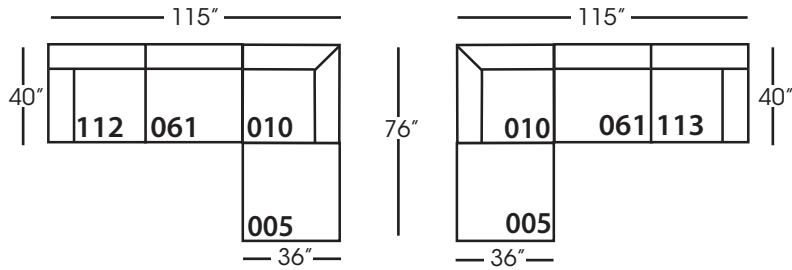

Asher Slip Sectional

*available as right or left seated