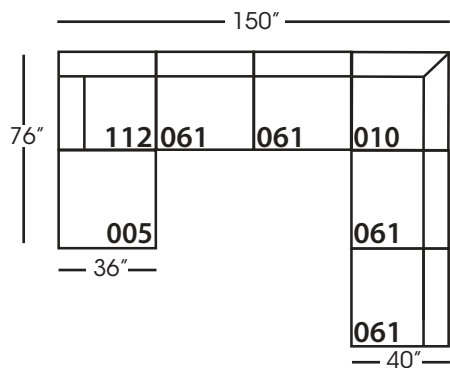

Asher Slip Sectional

*available as right or left seated