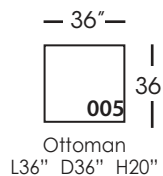

Asher Slip Sectional

*available as right or left seated