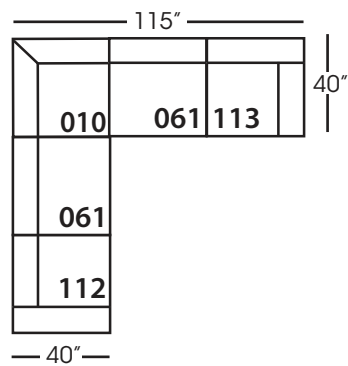

Asher Slip Sectional

*available as right or left seated