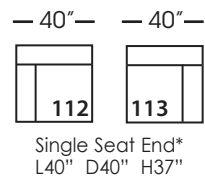

Asher Slip Sectional

*available as right or left seated