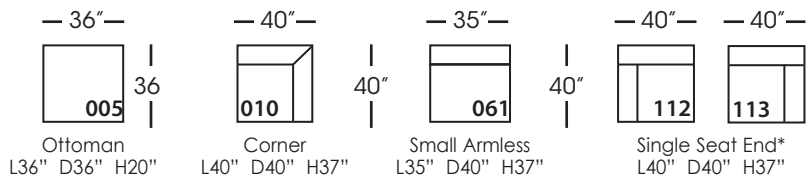

Asher

Shown in fabric and throw pillows 102CR-19, Ivory wood finish.
Overall Height: 37" Seat Height: 21" Seat Depth: 24" Arm Height: 24"

All available Upholstered and Slipped
See back for details and ordering information.

Asher Sectional

Standard Features	P606-005 Ottoman	P606-010 Corner	P606-061 Small Armless	P606-112/113 Right/Left One Seated End
Loose Pillow Back	N/A	✓	✓	✓
One 22" Non-Weltd Down-Blend Throw Pillow (TP)	N/A	✓	N/A	✓
Wooden Leg Finish Choices	✓	✓	✓	✓
Harmony Cushion	✓	✓	✓	✓
Suspension System	webbing	sinuous	sinuous	sinuous
Options - See Price List for Prices				
Extra Throw Pillows (XP)	N/A	✓	N/A	✓
Fitted Arm Covers	N/A	N/A	N/A	✓
Feather Soft Cushion Package	✓	✓	✓	✓

Asher Sectional

*available as right or left seated

Asher Slip

Shown in fabric SA107-28, throw pillow fabric (TP) 13745-34.
Overall Height: 37" Seat Height: 21" Seat Depth: 24" Arm Height: 24"

All available Upholstered and Slipped
See back for details and ordering information.