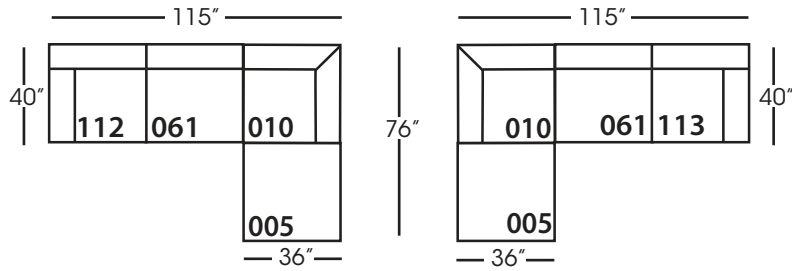

Asher

Shown in fabric and throw pillows 102CR-19, Ivory wood finish.
Overall Height: 37" Seat Height: 21" Seat Depth: 24" Arm Height: 24"

All available Upholstered and Slipped
See back for details and ordering information.

Asher Sectional

*available as right or left seated

Asher Slip

Shown in fabric SA107-28, throw pillow fabric (TP) 13745-34.
Overall Height: 37" Seat Height: 21" Seat Depth: 24" Arm Height: 24"

All available Upholstered and Slipped
See back for details and ordering information.