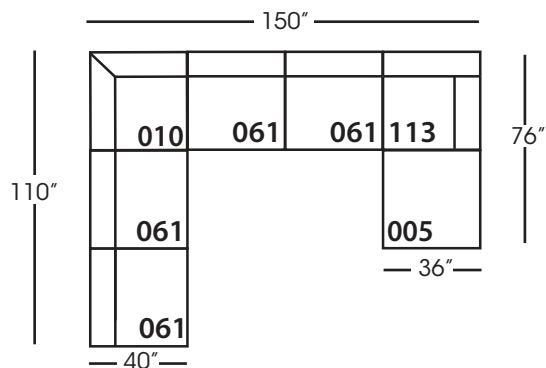

Asher Slip Sectional

*available as right or left seated