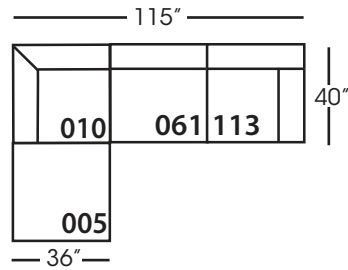

Asher Slip Sectional

*available as right or left seated