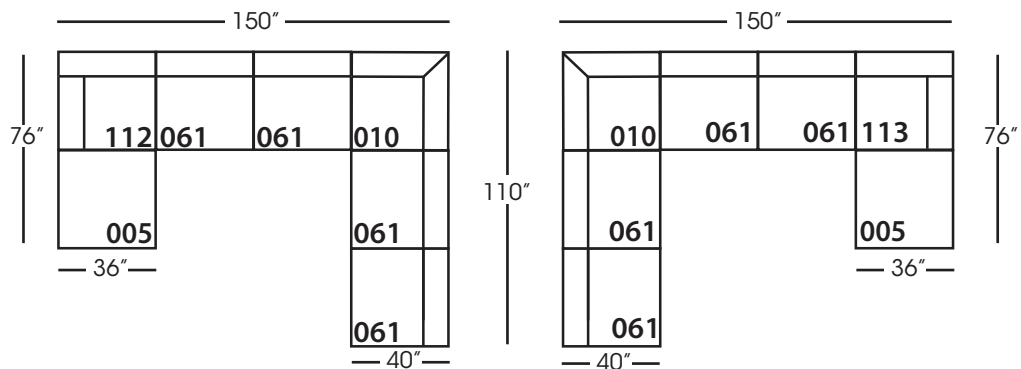

Asher

Shown in fabric and throw pillows 102CR-19, Ivory wood finish.
Overall Height: 37" Seat Height: 21" Seat Depth: 24" Arm Height: 24"

All available Upholstered and Slipped
See back for details and ordering information.

Asher Sectional

*available as right or left seated

Asher Slip

Shown in fabric SA107-28, throw pillow fabric (TP) 13745-34.
Overall Height: 37" Seat Height: 21" Seat Depth: 24" Arm Height: 24"

All available Upholstered and Slipped
See back for details and ordering information.