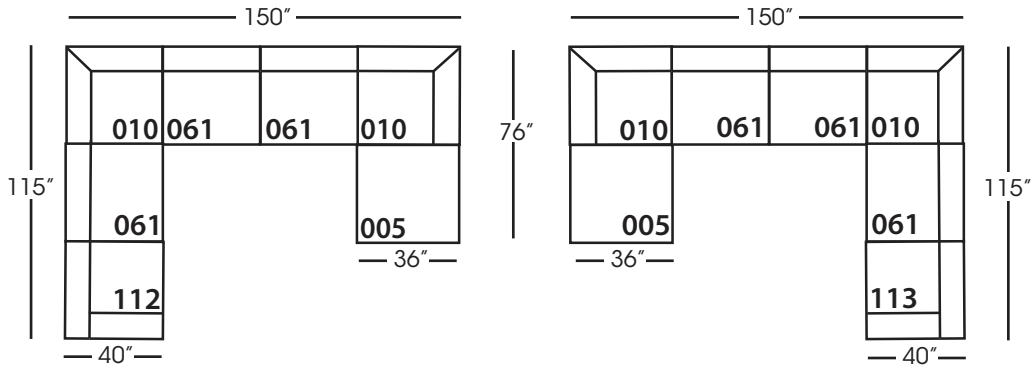

Asher

Shown in fabric and throw pillows 102CR-19, Ivory wood finish.
Overall Height: 37" Seat Height: 21" Seat Depth: 24" Arm Height: 24"

All available Upholstered and Slipped
See back for details and ordering information.

Asher Sectional

Standard Features	P606-005 Ottoman	P606-010 Corner	P606-061 Small Armless	P606-112/113 Right/Left One Seated End
Loose Pillow Back	N/A	✓	✓	✓
One 22" Non-Weltd Down-Blend Throw Pillow (TP)	N/A	✓	N/A	✓
Wooden Leg Finish Choices	✓	✓	✓	✓
Harmony Cushion	✓	✓	✓	✓
Suspension System	webbing	sinuous	sinuous	sinuous
Options - See Price List for Prices				
Extra Throw Pillows (XP)	N/A	✓	N/A	✓
Fitted Arm Covers	N/A	N/A	N/A	✓
Feather Soft Cushion Package	✓	✓	✓	✓

Asher Sectional

*available as right or left seated

Asher Slip

Shown in fabric SA107-28, throw pillow fabric (TP) 13745-34.
Overall Height: 37" Seat Height: 21" Seat Depth: 24" Arm Height: 24"

All available Upholstered and Slipped
See back for details and ordering information.