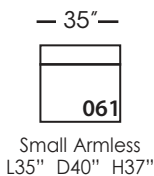

Asher Slip Sectional

*available as right or left seated